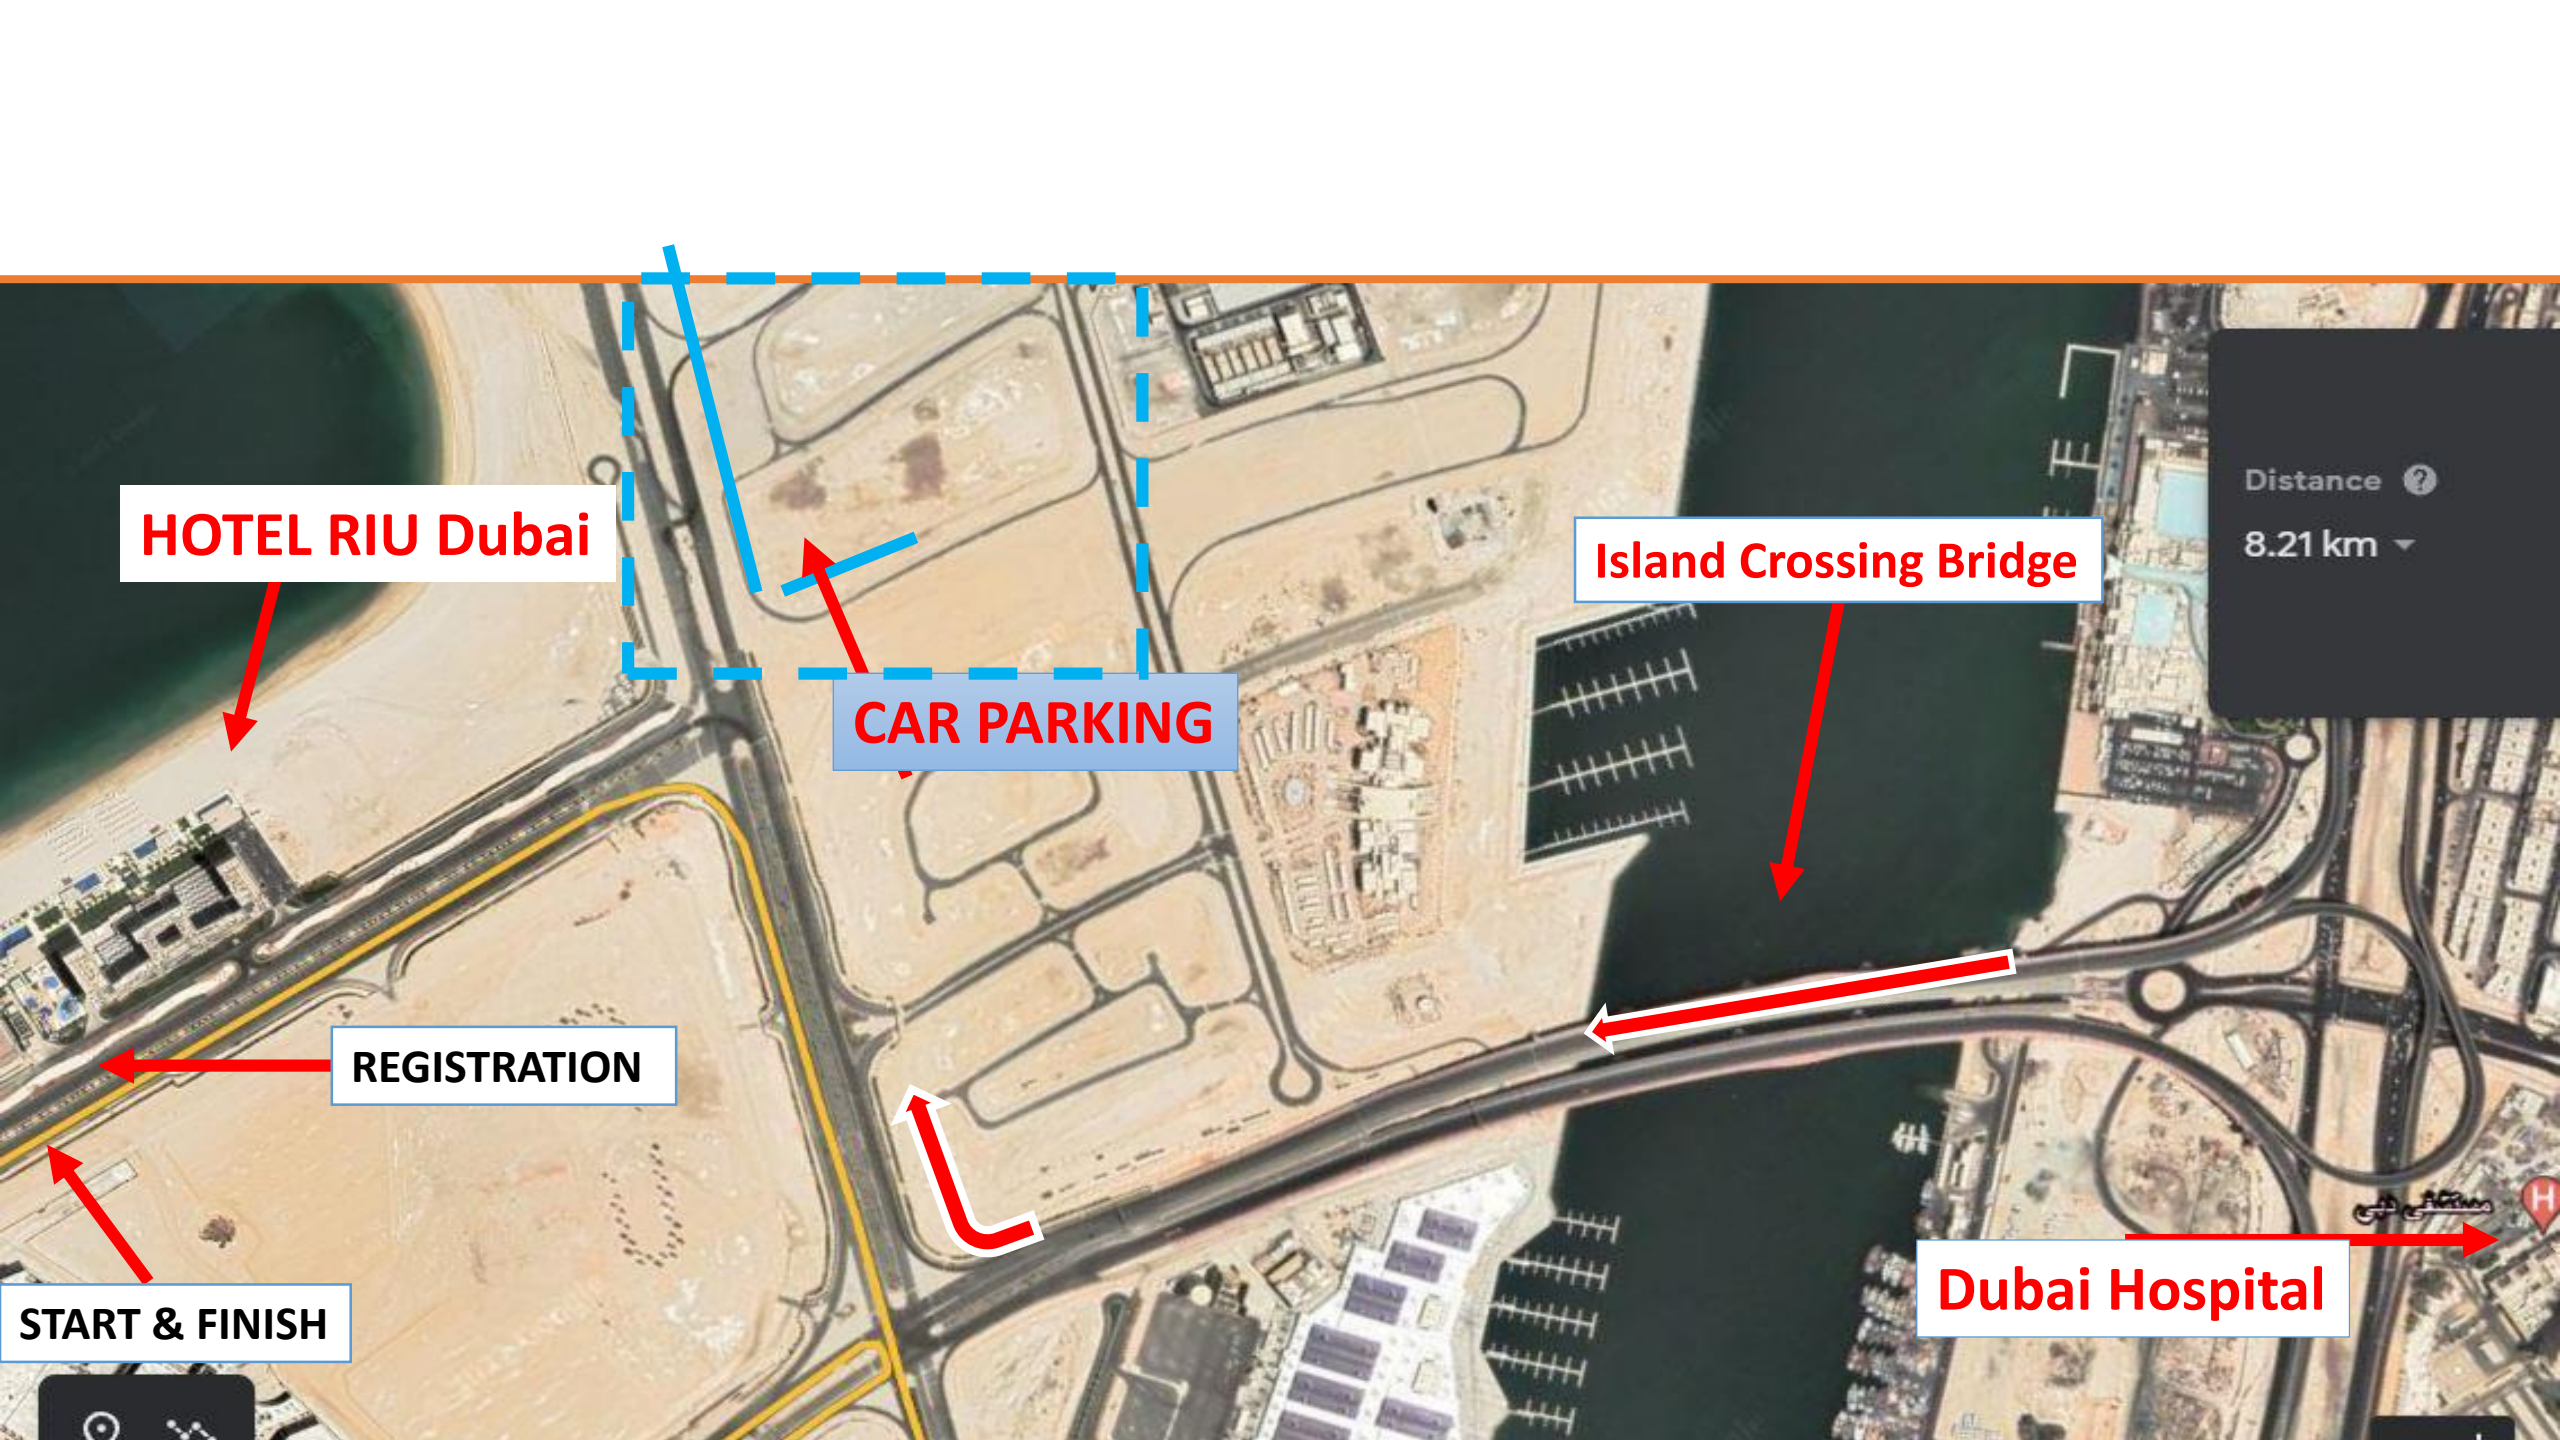

Erada Center

Cycling Route

<https://goo.gl/maps/9Wa7XqJqUMgmJk3XA>

START & FINISH

<https://goo.gl/maps/4sBpZmFzytdM7N6SA>

Parking lot

Start & finish

CAR PARKING

**Deira Island
Power Station**

**132/11kV Self
contained substation**

HOTEL RIU Dubai

CAR PARKING

Island Crossing Bridge

REGISTRATION

START & FINISH

Dubai Hospital

Distance ?
8.21 km