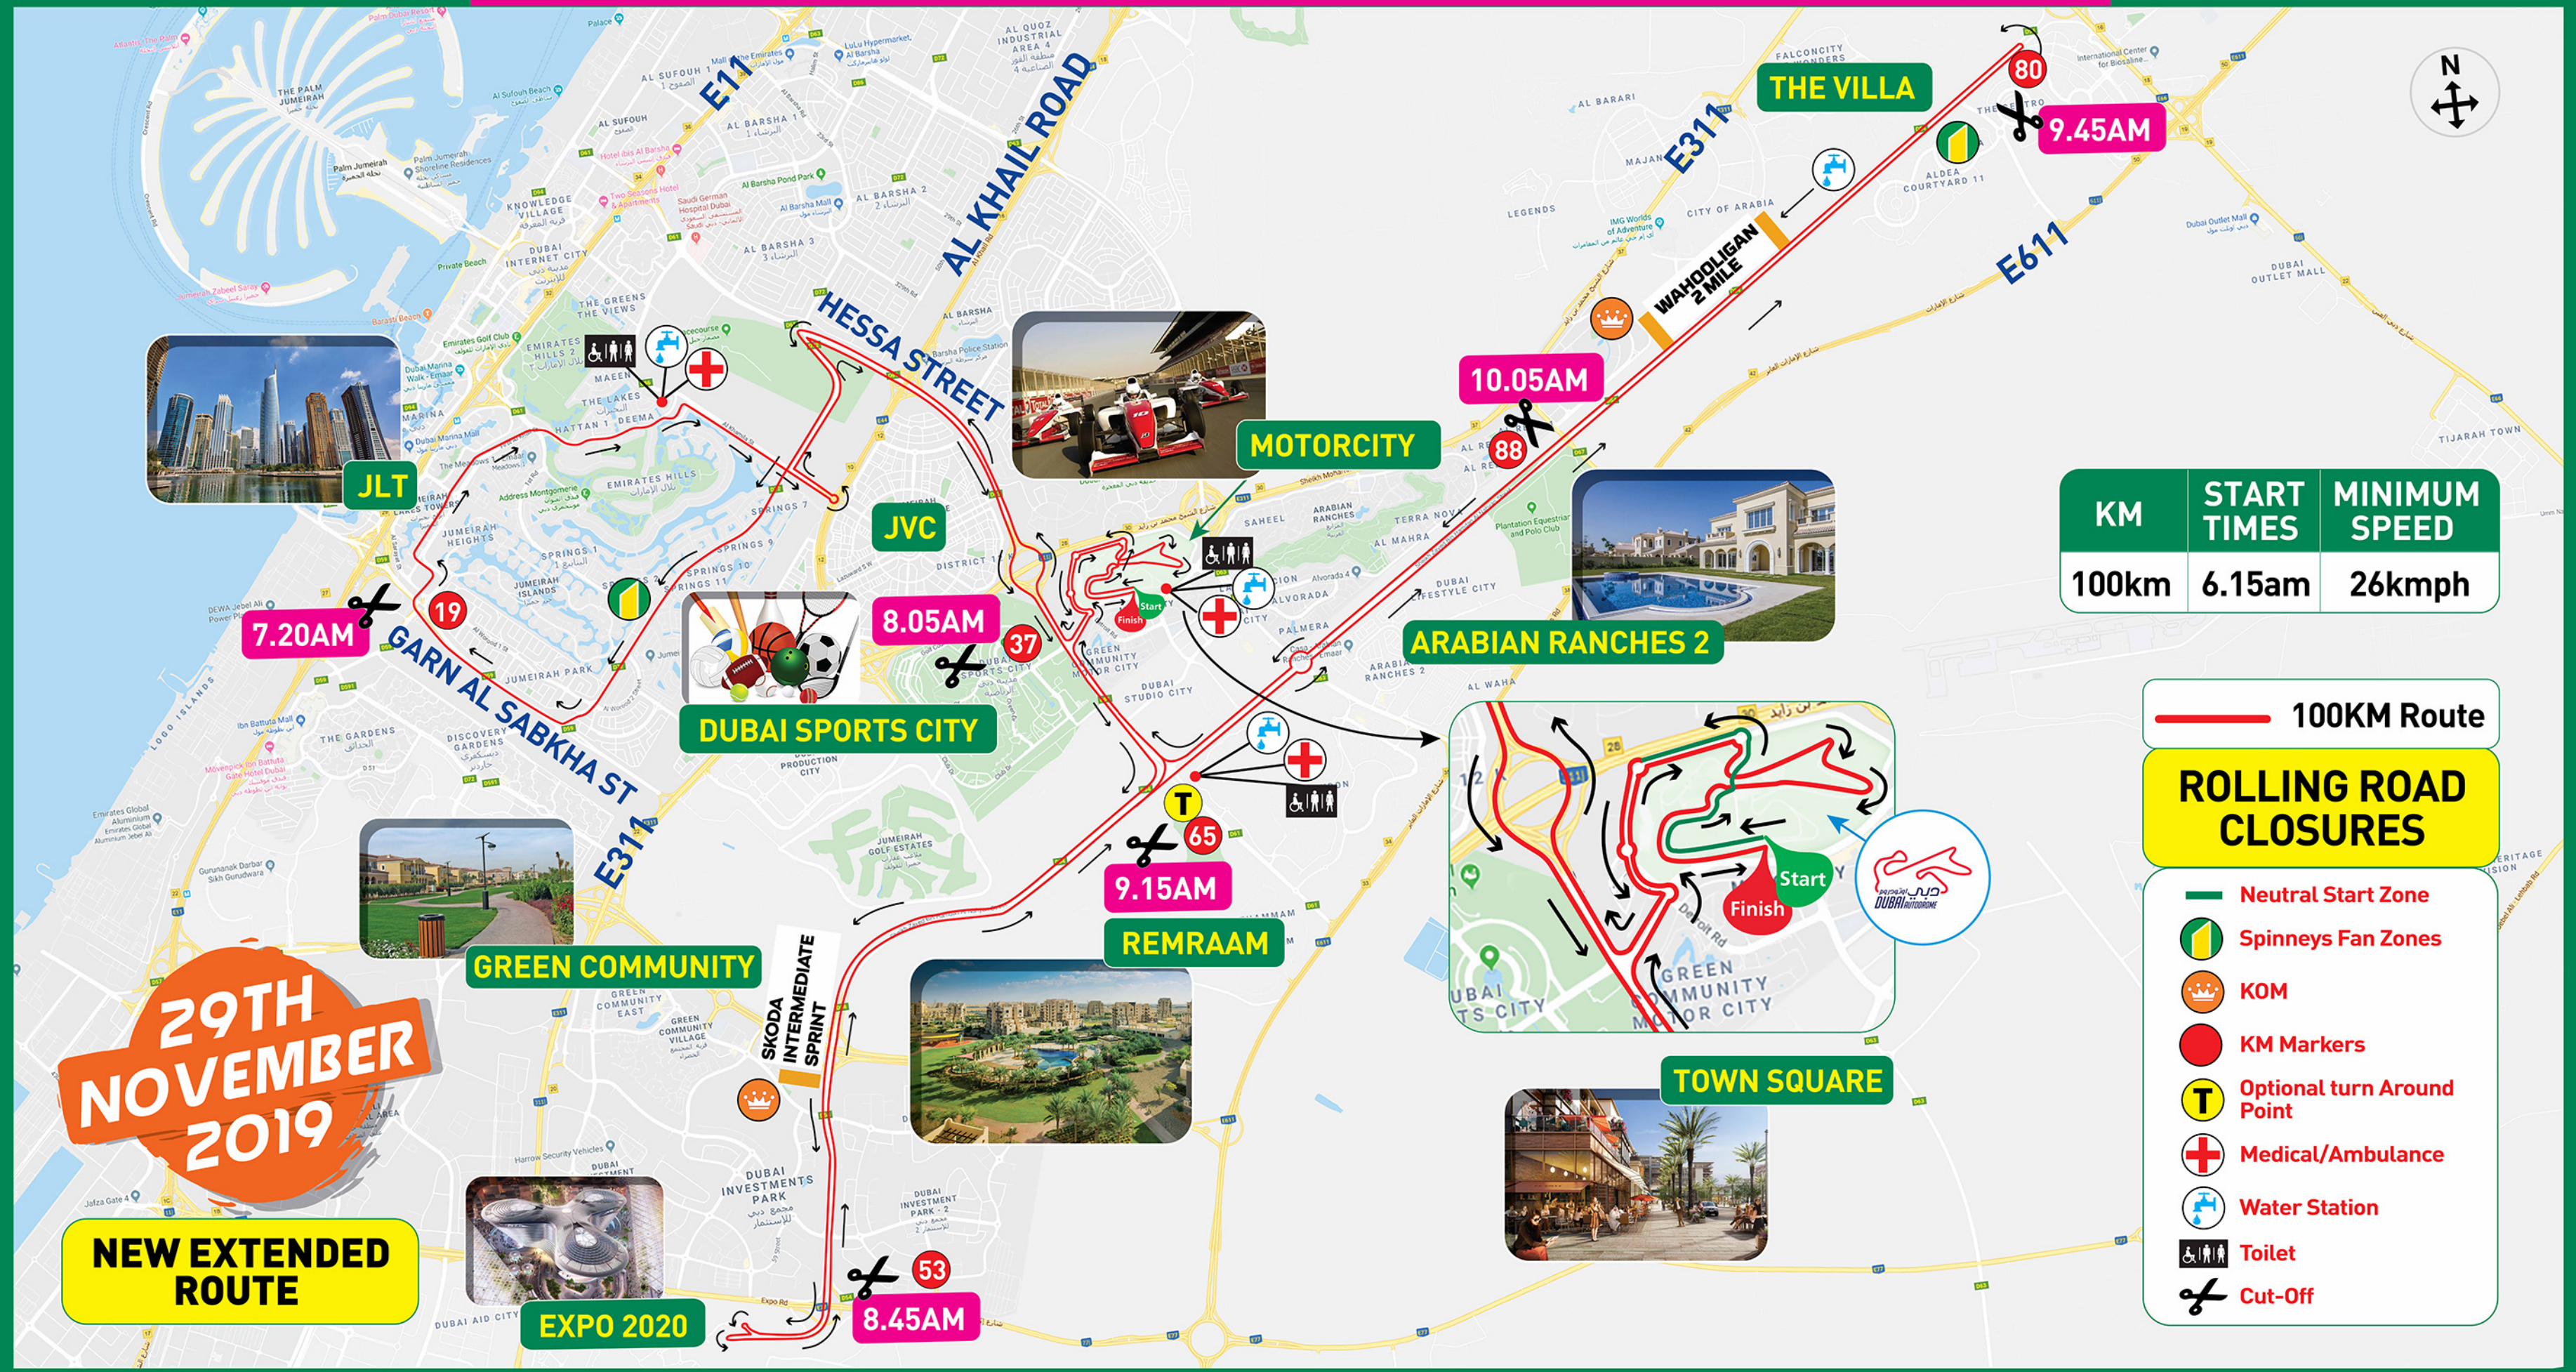

SPINNEYS DUBAI 92 CYCLE CHALLENGE

100KM ROUTE

KM	START TIMES	MINIMUM SPEED
100km	6.15am	26kmph

— 100KM Route

ROLLING ROAD CLOSURES

- Neutral Start Zone
- Spinneys Fan Zones
- KOM
- KM Markers
- Optional turn Around Point
- Medical/Ambulance
- Water Station
- Toilet
- Cut-Off

29TH NOVEMBER 2019

NEW EXTENDED ROUTE