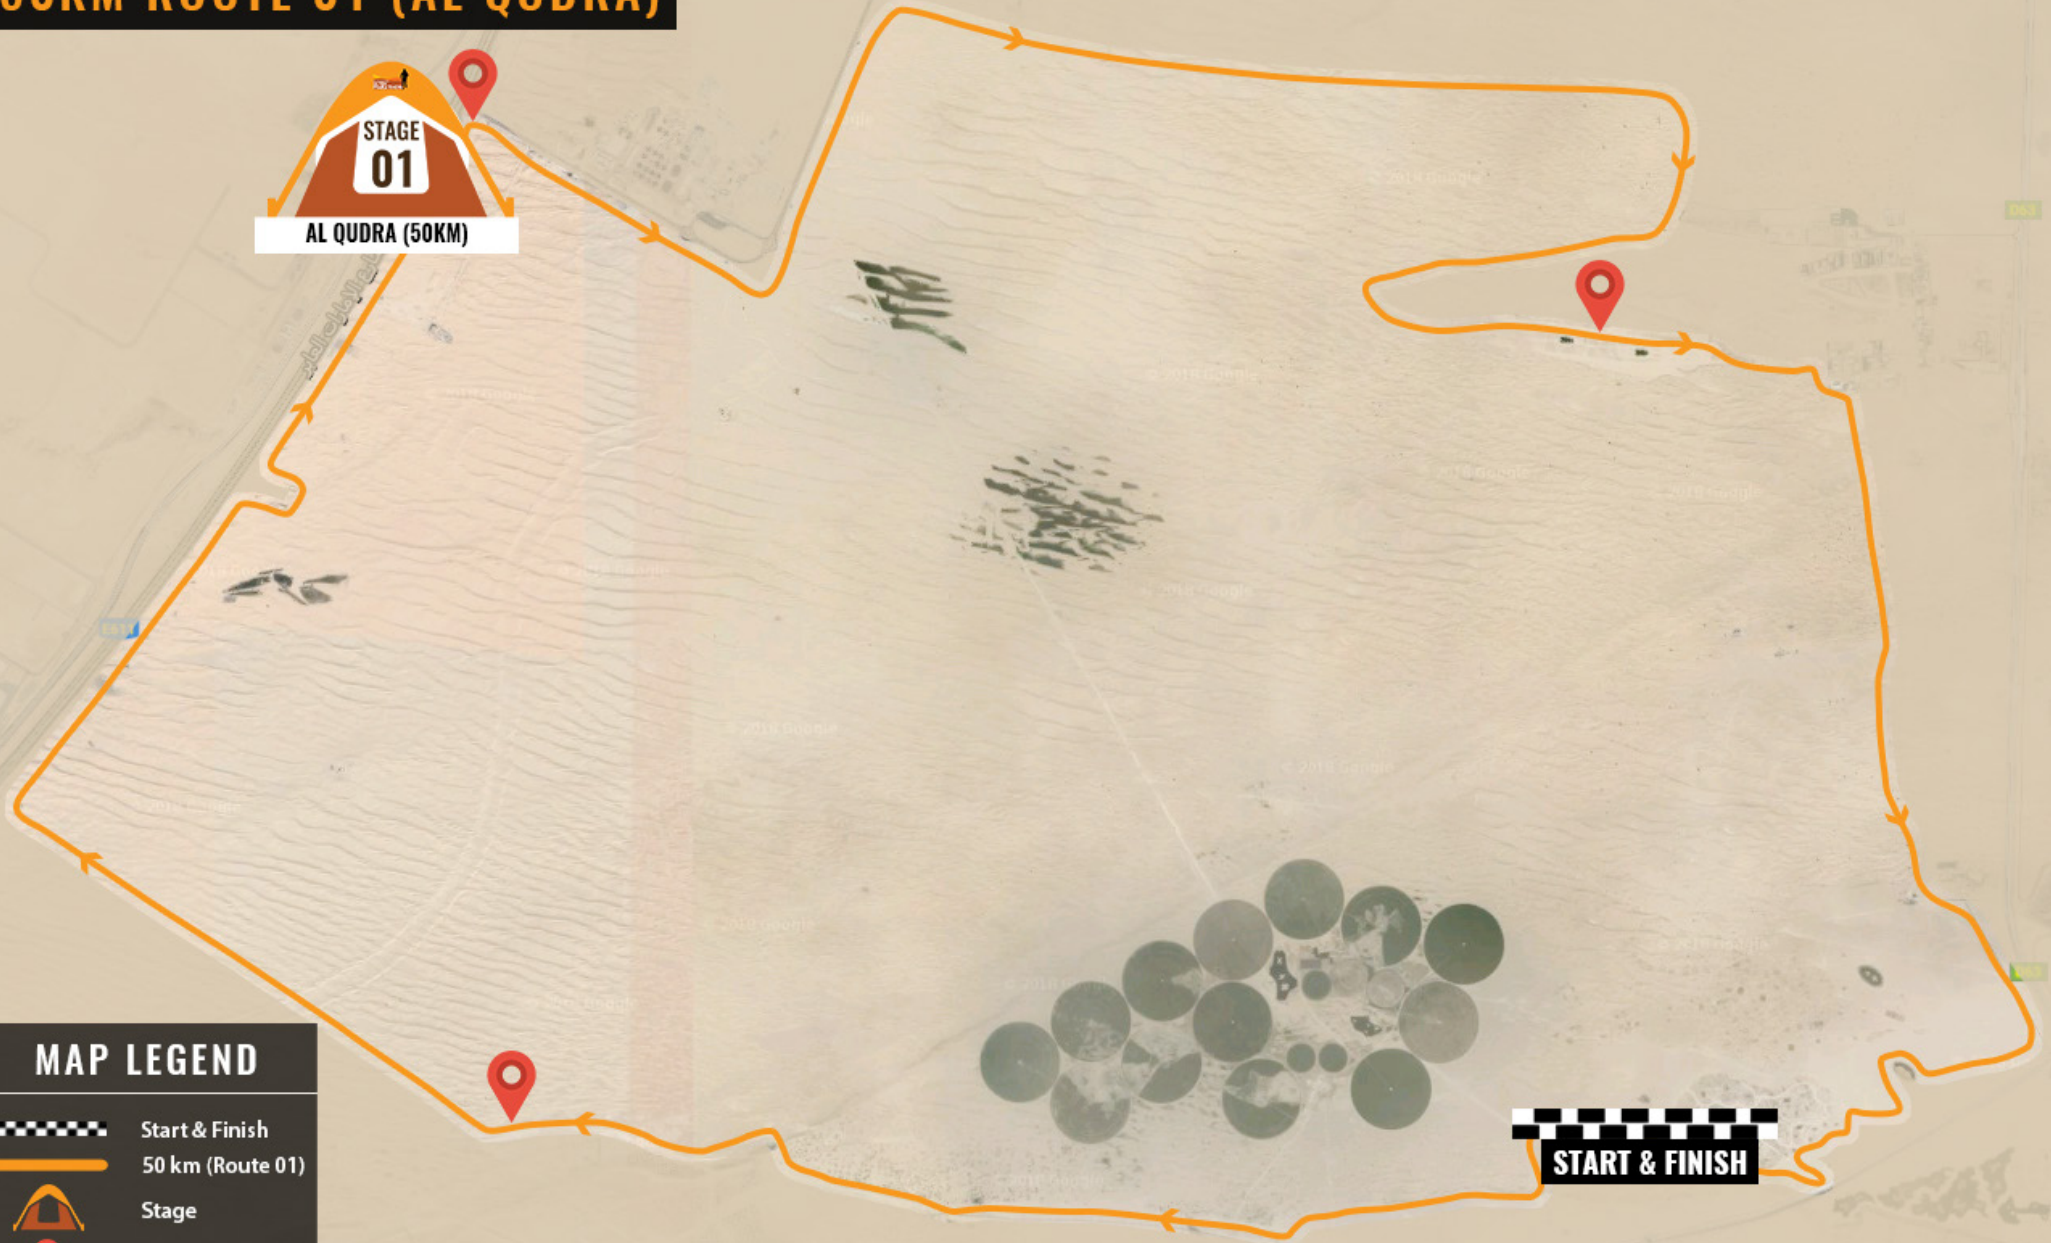

MAP LEGEND

-  Start & Finish
-  50 km (Route 01)
-  70 km (Route 02)
-  100 km (Route 03)
-  50 km (Route 04)
-  Base Camp & Stages
-  Check Point

50KM ROUTE 01 (AL QUDRA)

MAP LEGEND

-  Start & Finish
-  50 km (Route 01)
-  Stage
-  Check Point

70KM ROUTE 02 (ARABIAN ORYX)

50KM ROUTE 04 (HOUBARA BUSTARD)

MAP LEGEND

-  Start & Finish
-  50 km (Route 04)
-  Base Camp & Stage
-  Check Point