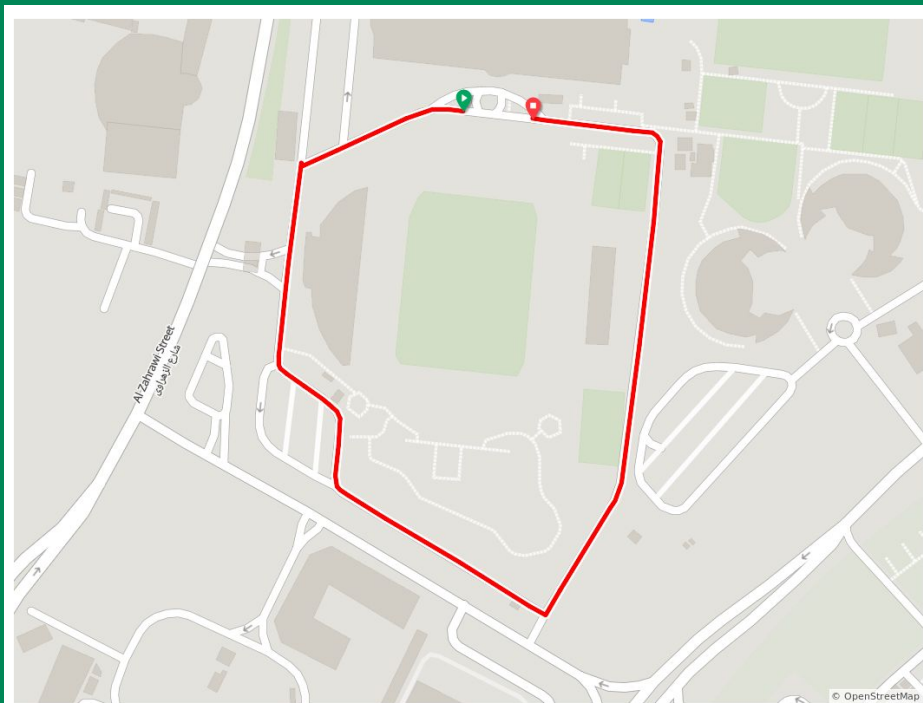

## ROUTE MAP

Crit Race

900M Lap – 5 Laps

Start time 6:30 AM

[Course Link](#)

Dubai Police Officer's Crit Race 2024

**876** m  
DISTANCE

**6** m  
ELEVATION GAIN