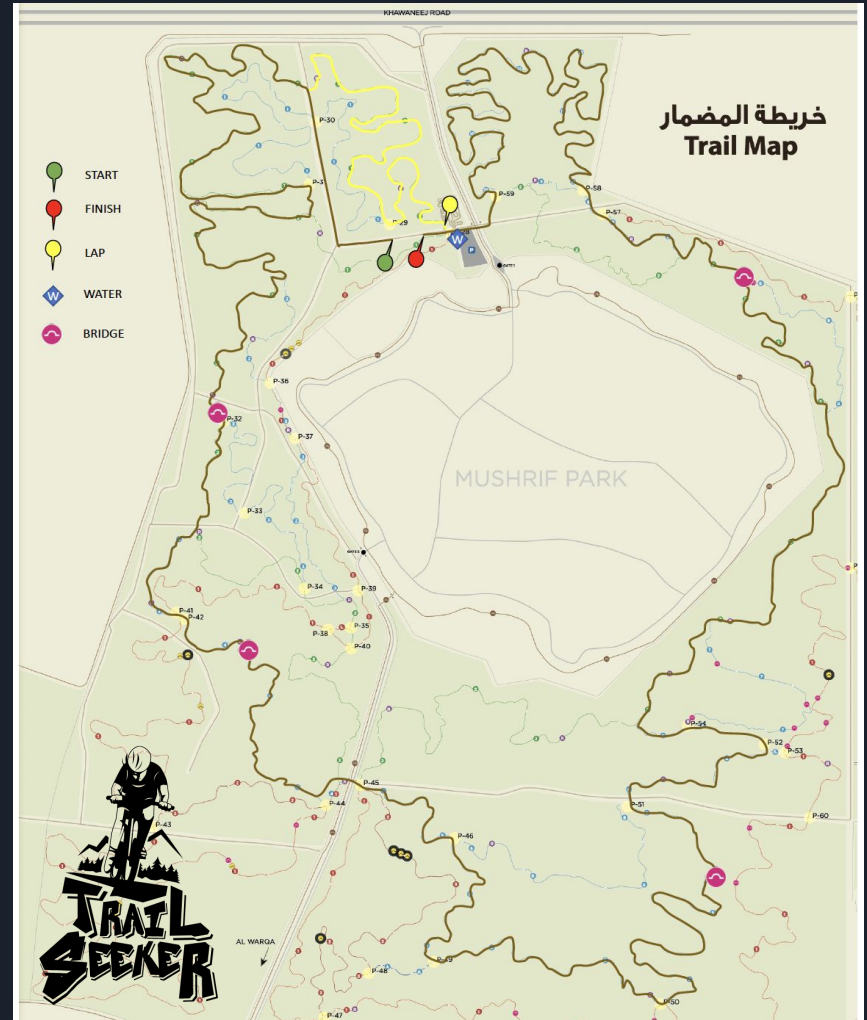

RETURN
TO
RACING

Register
Now!

MTB & GRAVEL TRAILSEEKER CHALLENGE

2024

OCTOBER, 6, 2024

LOCATION
MUSHRIF PARK, DUBAI

HOPATEC
SPORTS SERVICES

REVOLUTION
CYCLES Dubai

- The race envelope includes bike plate that must be attached on the front of the handle bar.
- Timing Chips that must be worn on the left ankle, and to be RETURNED at Edge Cycling to receive your finishers T-shirt.

No timing chip - No Result
No Helmet - No Ride

RETURN
TO
RACING

ROUTE MAP

Advance MTB | Gravel

56 KM – 3 Laps

Start time + - 6:00 AM

Intermediate MTB | Gravel

37 KM – 2 Laps

Start time + - 7:15 AM

Novice MTB | Gravel

18 KM – 3 Laps

Start time + - 8:00 AM

**RETURN
TO
RACING**

START/ FINISH

MUSHRIF PARK:

Be sure to allow enough time
(At least 20 mins) on arrival to
make your way to the start line