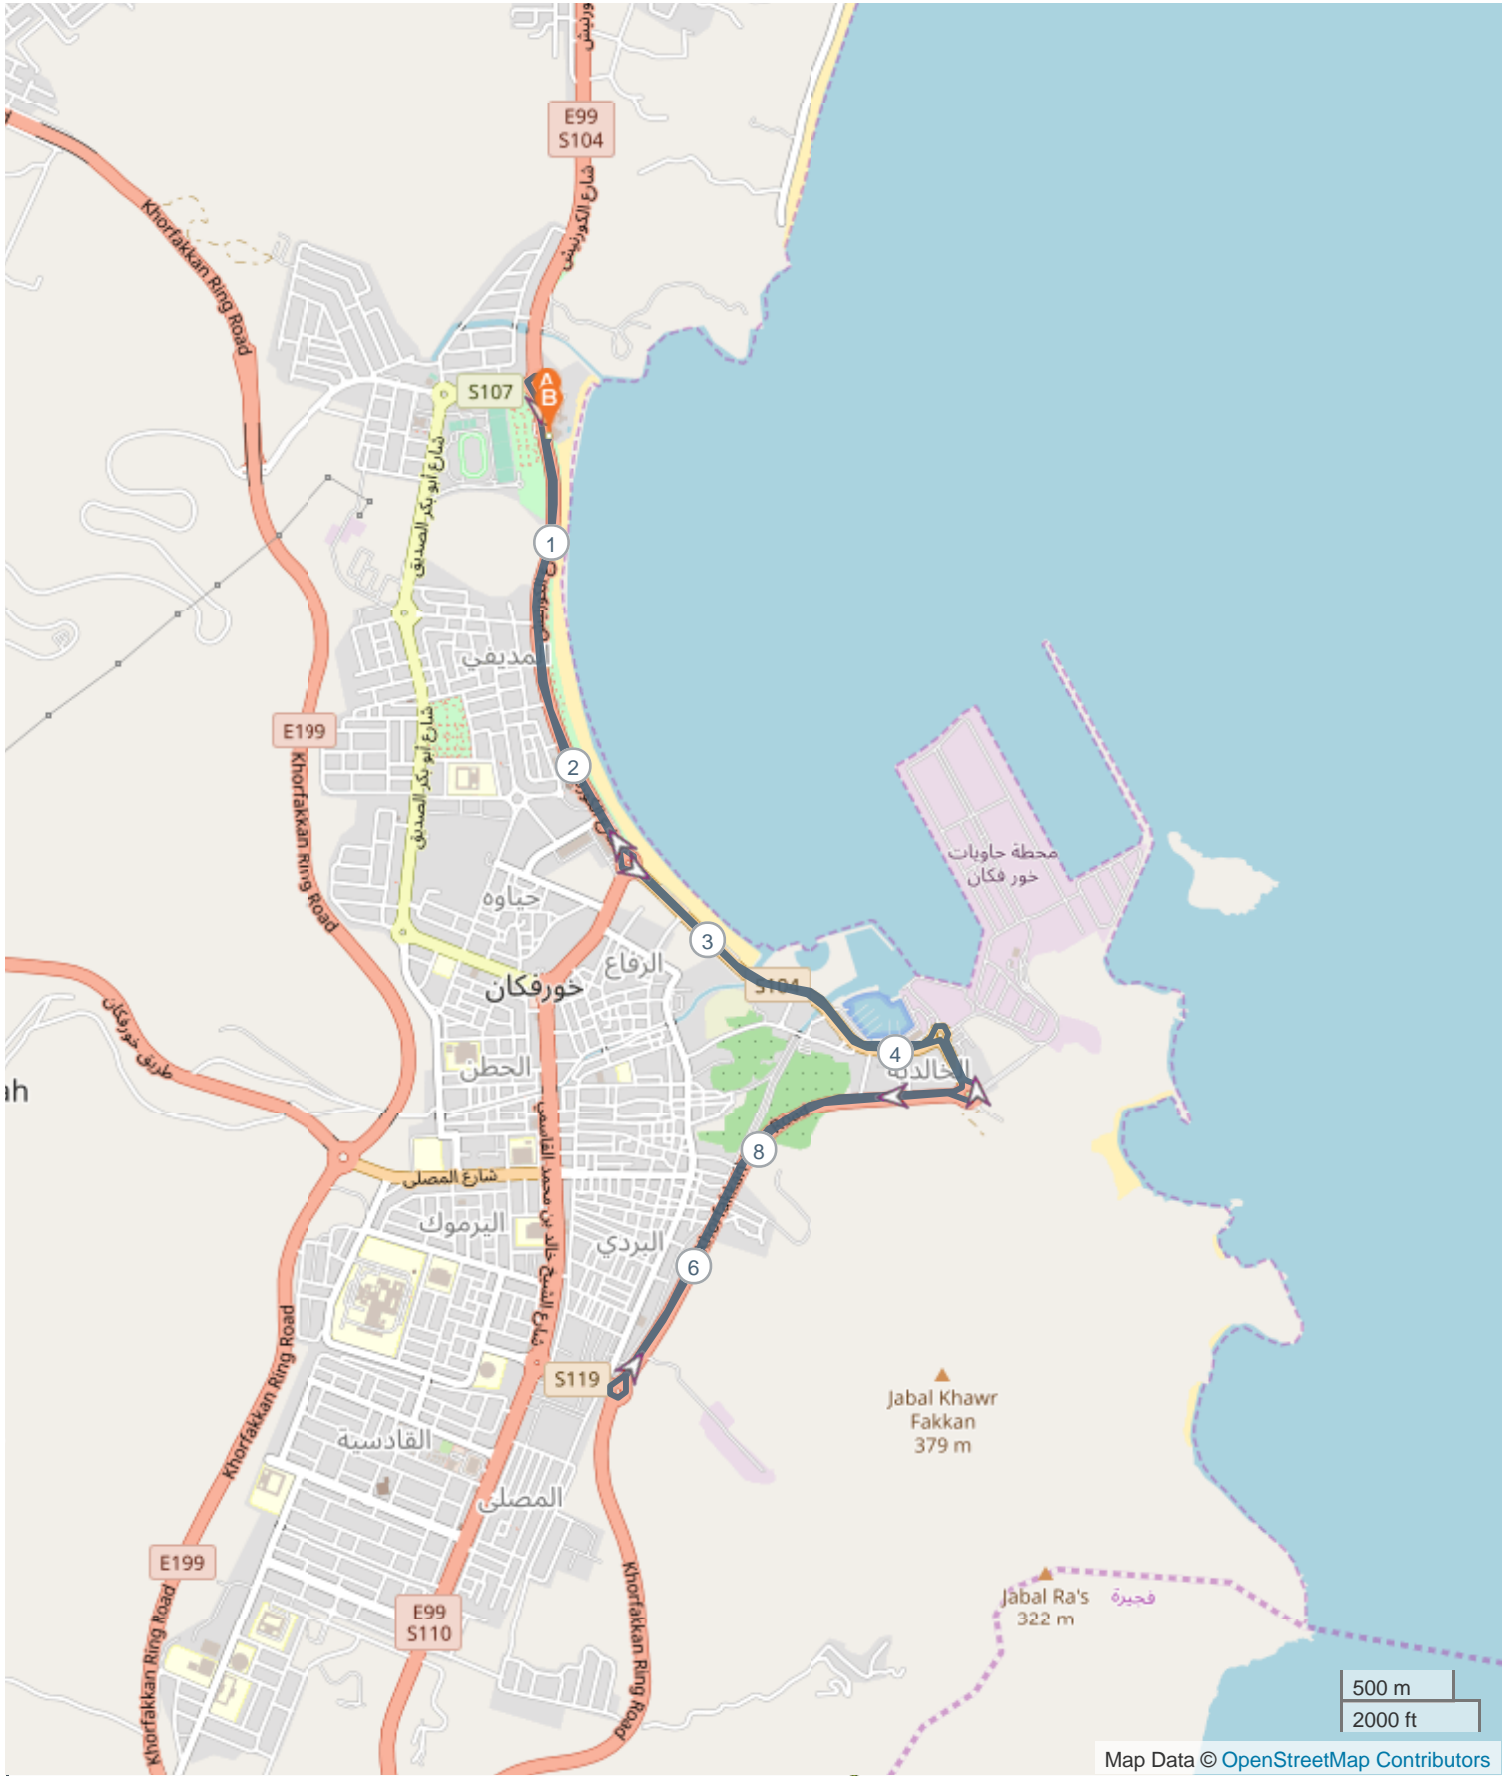

Super Sprint Oceanic Tri

ROUTE INFORMATION

ROUTE LENGTH 13.071 km

ASCENT 179 m

DESCENT 179 m

HILLS **↑** 39.3% | **↓** 38.6% | **→** 22.1%

TERRAIN Road **A**

START **LAT:** 25.371061, **LNG:** 56.348341

NOTES

Super Sprint Oceanic Tri

ROUTE DIRECTIONS

No	Km	Turn	Directions
1	0.000		Start on
2	0.022	→	Turn right onto شارع الكورنيش
3	0.168	↘	At roundabout, take exit 4 onto شارع الكورنيش
4	2.483	↖	At roundabout, take exit 2 onto شارع الكورنيش
5	4.211	→	Turn right
6	4.438	↗	At roundabout, take exit 1 onto Khorfakkan Ring Road
7	6.624	↓	Enter roundabout
8	8.959	↖	Enter roundabout
9	9.349	↙	At roundabout, take exit 3 onto شارع الكورنيش
10	11.091	↖	At roundabout, take exit 1 onto شارع الكورنيش
11	13.049	→	Turn right
12	13.071		FINISH