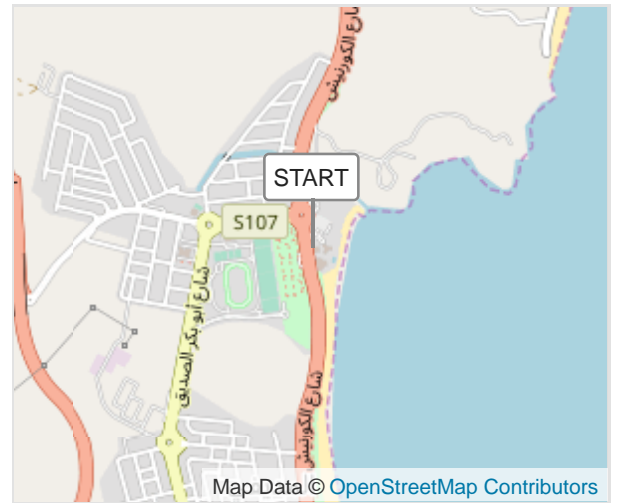

Super Sprint Oceanic Tri

ROUTE INFORMATION

ROUTE LENGTH 13.071 km

ASCENT 179 m

DESCENT 179 m

HILLS **↑** 39.3% | **↓** 38.6% | **→** 22.1%

TERRAIN Road **A**

START **LAT:** 25.371061, **LNG:** 56.348341

NOTES

Super Sprint Oceanic Tri

ROUTE DIRECTIONS

No	Km	Turn	Directions
1	0.000		Start on
2	0.022	→	Turn right onto شارع الكورنيش
3	0.168	↘	At roundabout, take exit 4 onto شارع الكورنيش
4	2.483	↖	At roundabout, take exit 2 onto شارع الكورنيش
5	4.211	→	Turn right
6	4.438	↗	At roundabout, take exit 1 onto Khorfakkan Ring Road
7	6.624	↓	Enter roundabout
8	8.959	↖	Enter roundabout
9	9.349	↙	At roundabout, take exit 3 onto شارع الكورنيش
10	11.091	↖	At roundabout, take exit 1 onto شارع الكورنيش
11	13.049	→	Turn right
12	13.071		FINISH