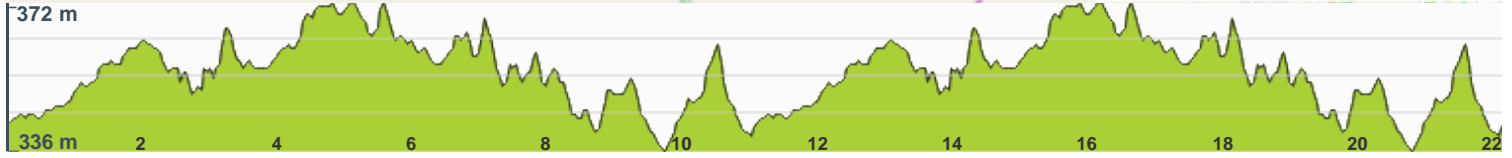

Masfout 22 KM Newbie 2 Laps

ROUTE INFORMATION

ROUTE LENGTH	22.140 km
ASCENT	278 m
DESCENT	278 m
HILLS	↑ 46.3% ↓ 36.6% → 17.1%
TERRAIN	Mixed
START	LAT: 24.821510, LNG: 56.085230

NOTES

Masfout 22 KM Newbie 2 Laps

ROUTE DIRECTIONS

No	Km	Turn	Directions
1	0.000	⤴	POI Générique
2	11.070	⤴	POI Générique
3	11.070	⤴	POI Générique
4	22.140	⤴	POI Générique