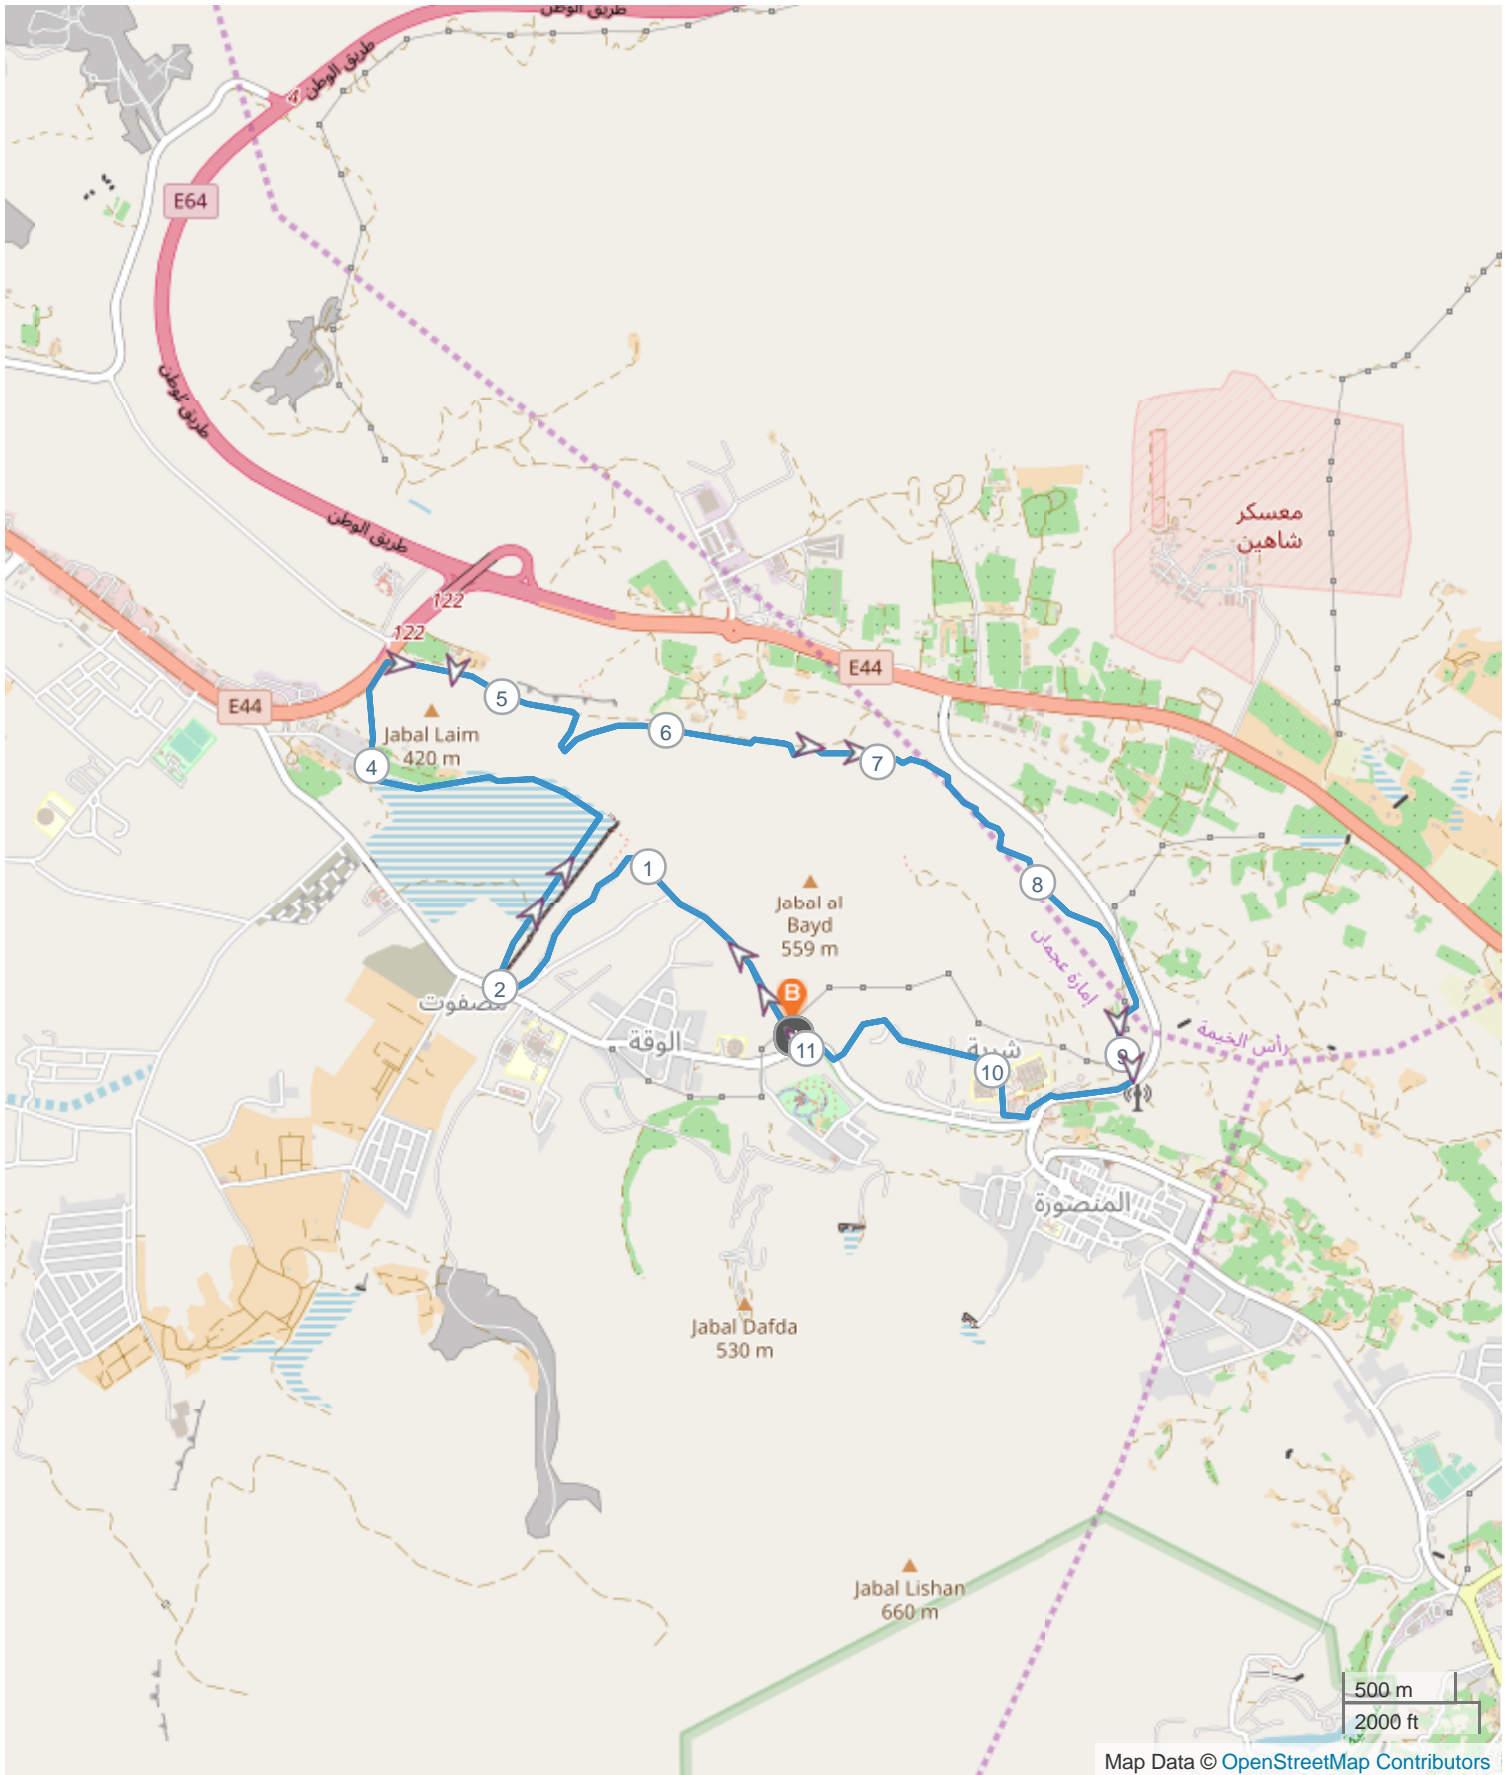

Masfout 22 KM Newbie 2 Laps

ROUTE INFORMATION

ROUTE LENGTH	22.140 km
ASCENT	278 m
DESCENT	278 m
HILLS	↑ 46.3% ↓ 36.6% → 17.1%
TERRAIN	Mixed
START	LAT: 24.821510, LNG: 56.085230

NOTES

Masfout 22 KM Newbie 2 Laps

ROUTE DIRECTIONS

No	Km	Turn	Directions
1	0.000	⤴	POI Générique
2	11.070	⤴	POI Générique
3	11.070	⤴	POI Générique
4	22.140	⤴	POI Générique