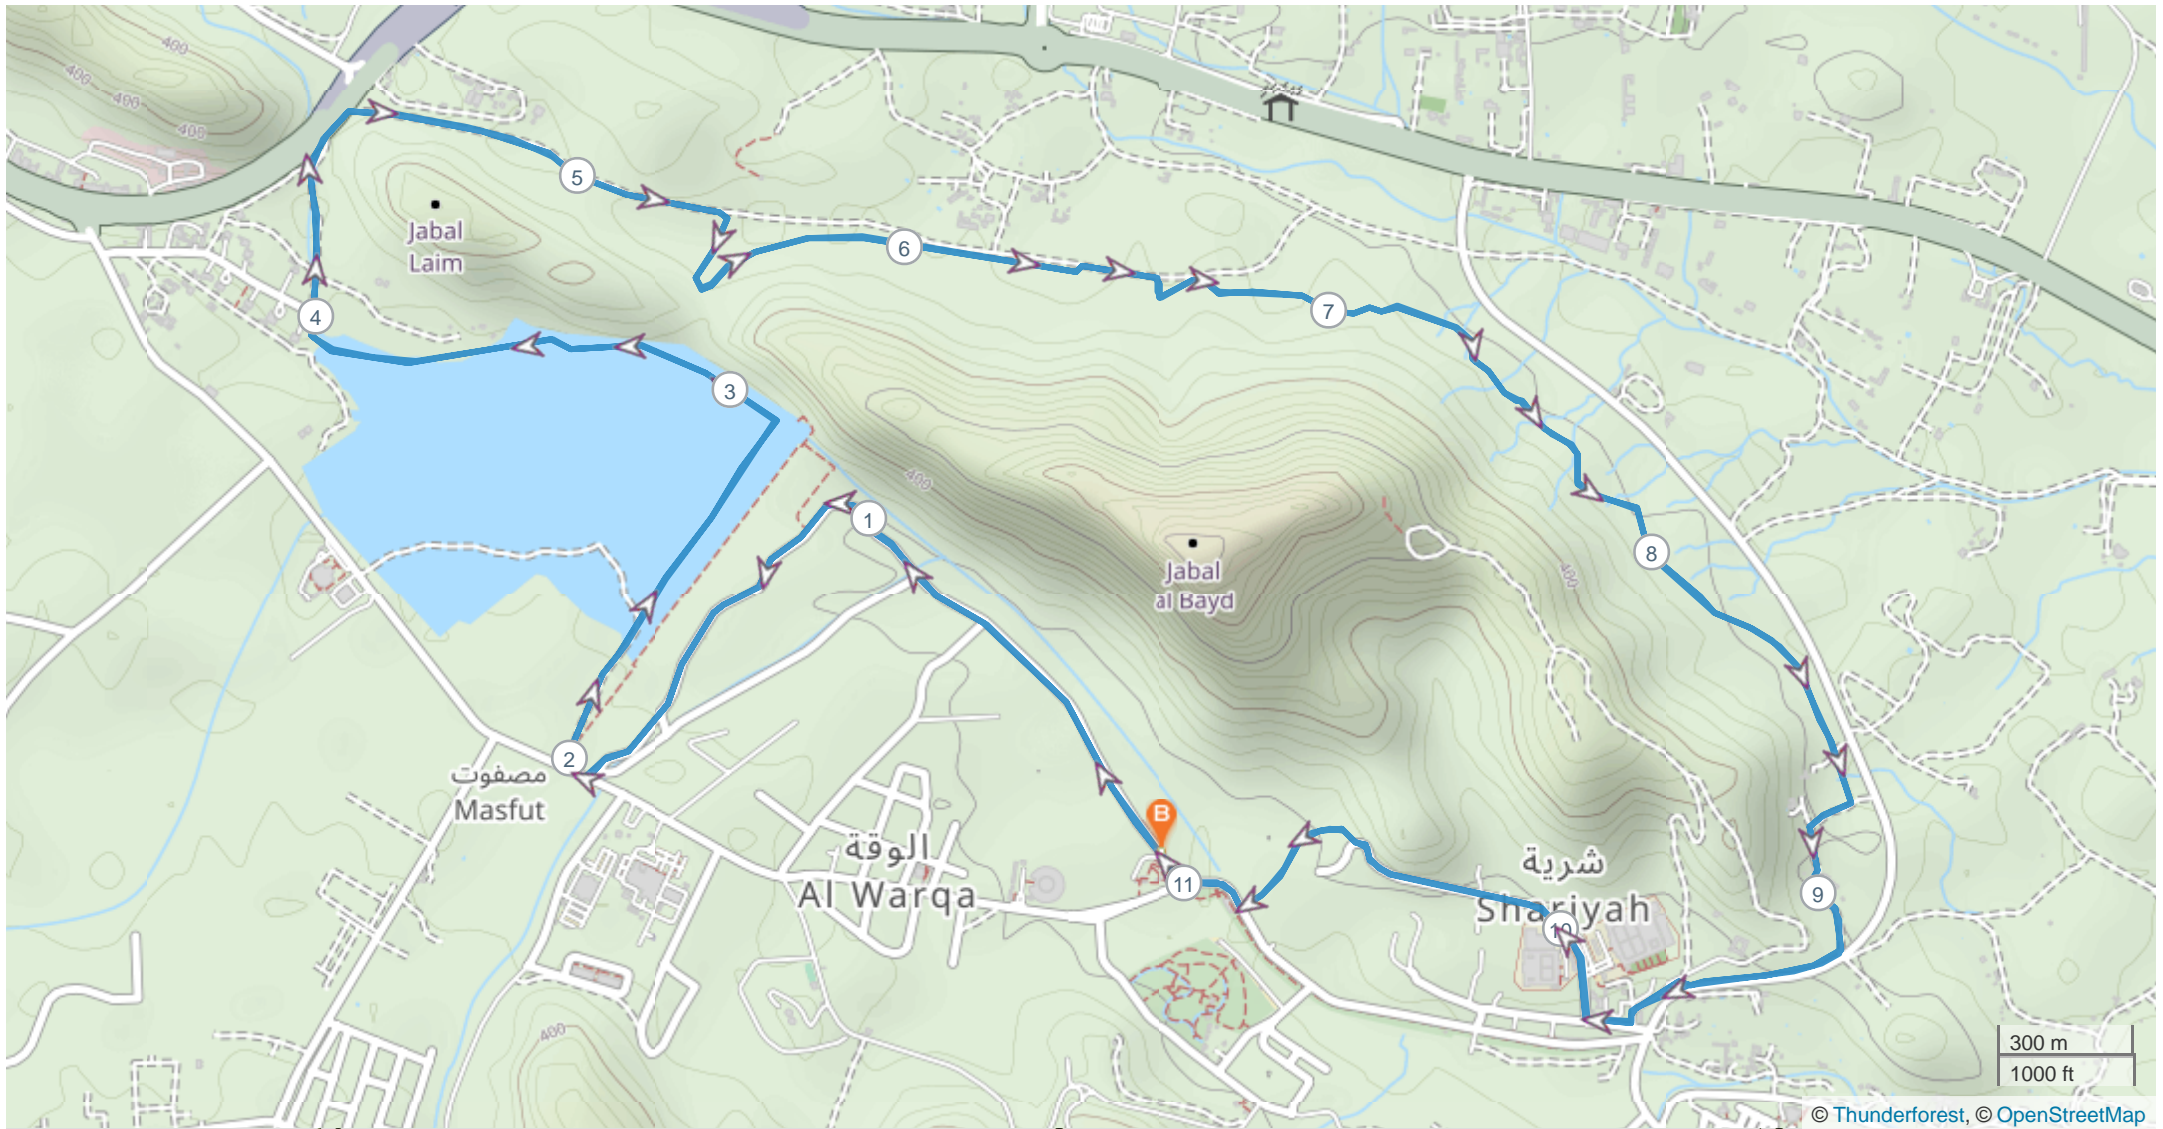

Masfout MTBC ELITE 33KM

ROUTE INFORMATION

ROUTE LENGTH	33.165 km
ESTIMATED TIME	01:52:26
ASCENT	423 m
DESCENT	425 m
HILLS	⬆️ 46.7% ⬇️ 36.1% ➡️ 17.1%
TERRAIN	Mixed 🌲🌳
START	LAT: 24.821510, LNG: 56.085230

NOTES

Masfout MTBC ELITE 33KM

ROUTE DIRECTIONS

ETA	Km	Turn	Directions
00:37:28	11.070		POI Générique
01:14:56	22.141	↙	Turn sharp left
01:21:55	24.061	→	Turn right
01:22:07	24.115	→	Turn right
01:22:18	24.177		Keep left
01:52:26	33.165		FINISH