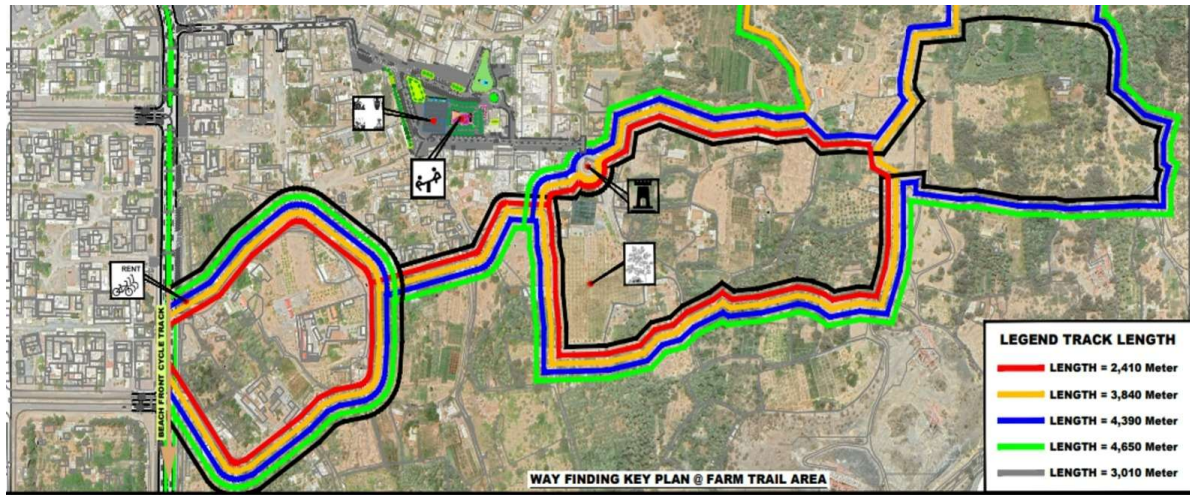

قدف مهرجان Qidfa Festival

Route map

5 km, 1 lap
10 km, 2 laps