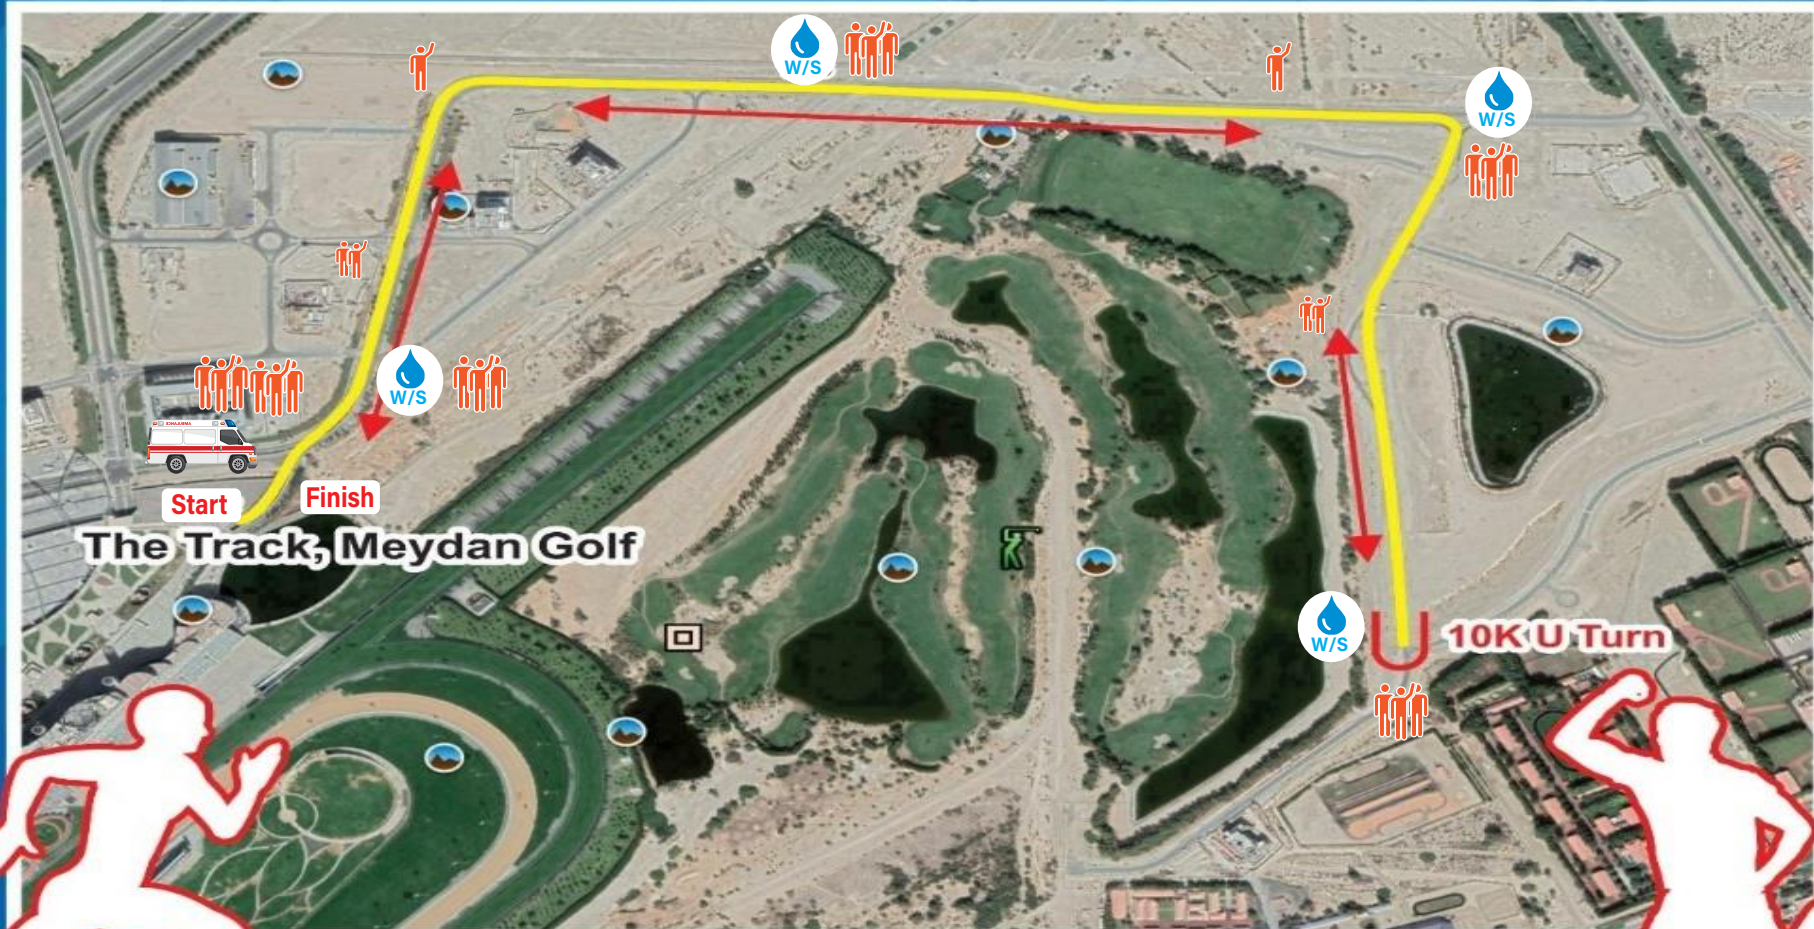

Run at Meydan Tracks

RACE COURSE: 10KM - 2LAP

RACE ROUTE MAP

Run at Meydan Tracks

RACE COURSE: 5KM - 1 LAP

RACE ROUTE MAP

Run at Meydan Tracks

RACE COURSE: 3KM - 1 LAP

RACE ROUTE MAP