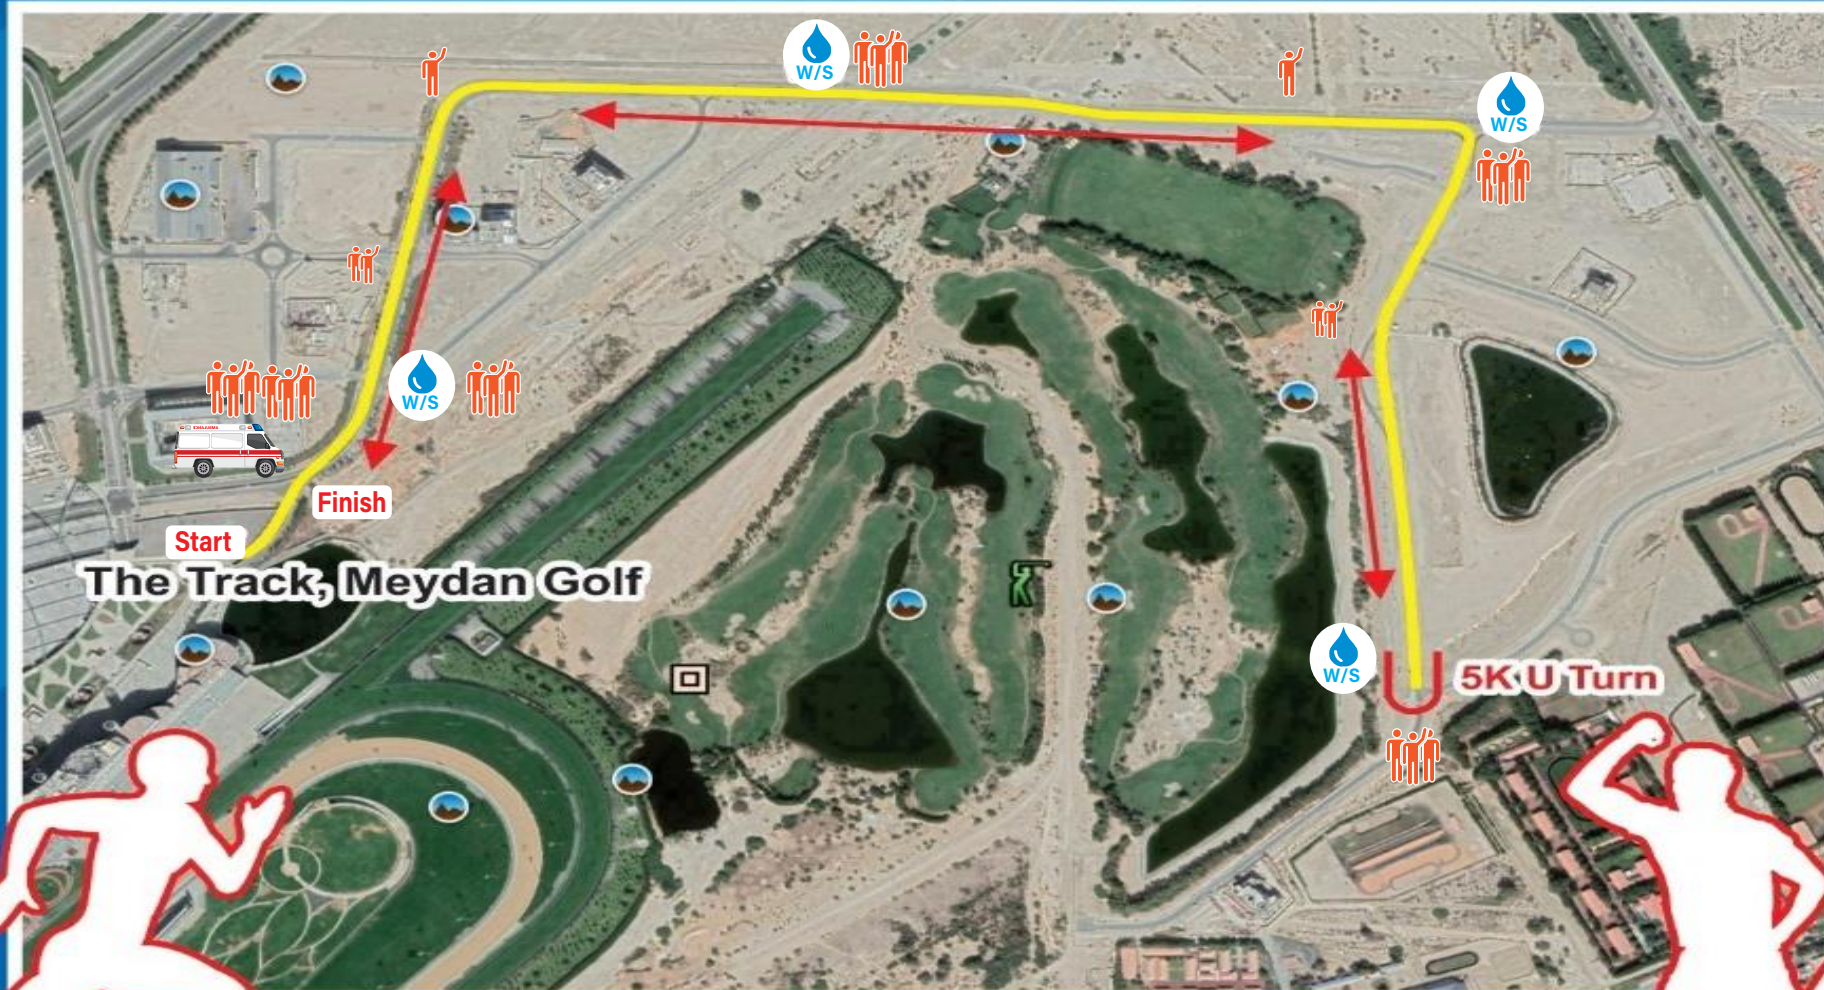

Run at Meydan Tracks

RACE COURSE: 10KM - 2LAP

RACE ROUTE MAP

Run at Meydan Tracks

RACE COURSE: 5KM - 1 LAP

RACE ROUTE MAP

Run at Meydan Tracks

RACE COURSE: 3KM - 1 LAP

RACE ROUTE MAP