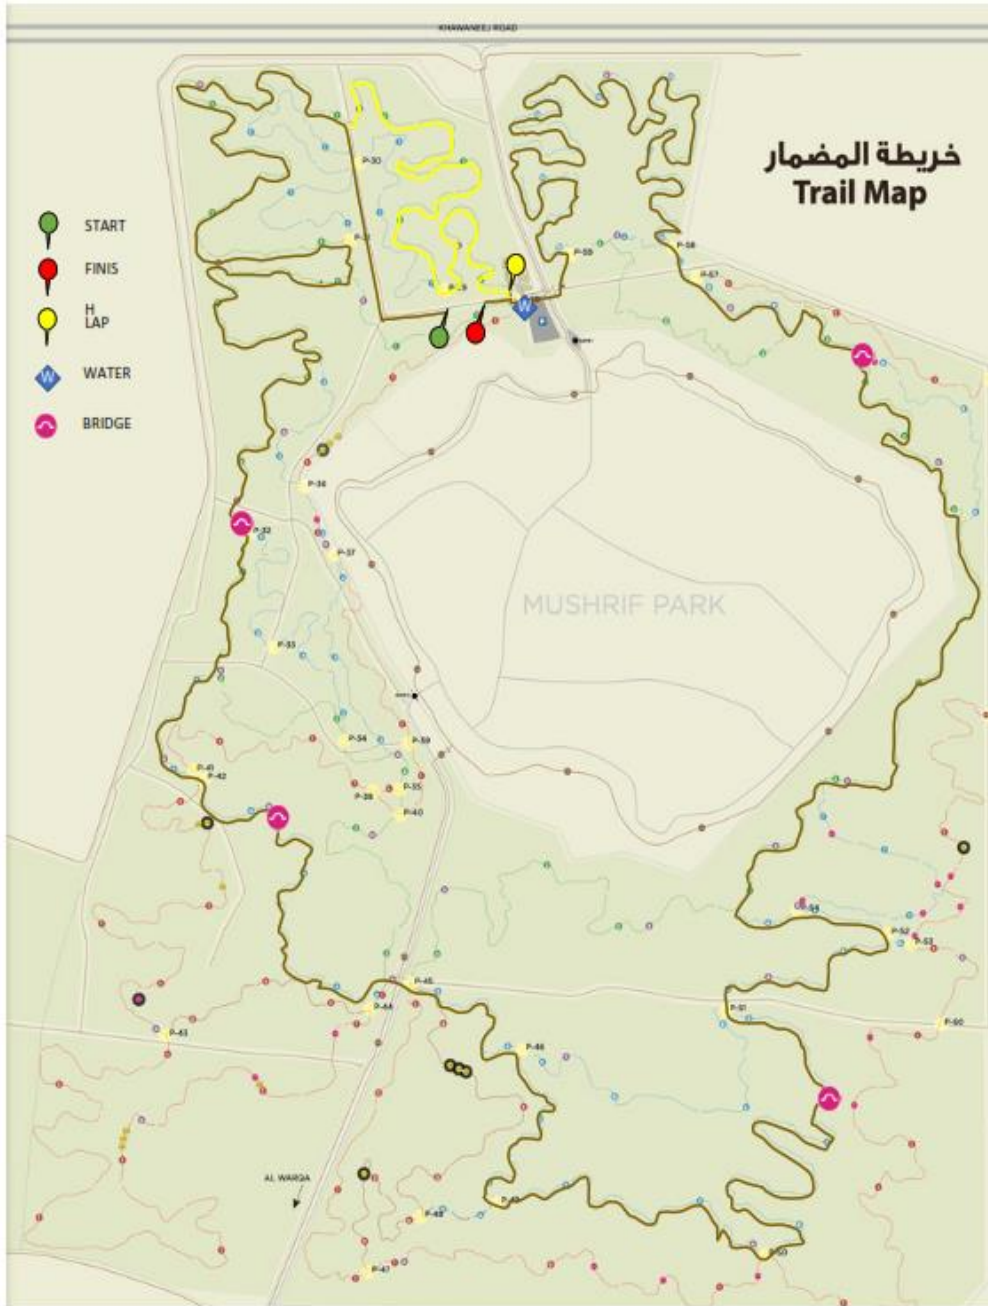

Saturday - October 14 - 12:00 PM - 4:00 PM

Location : Hopasports Office in Motor City

Sunday - October 15 - 05:30 AM - 7:15AM

Location : Mushrif Trail Carpark

- The race envelope includes bike plate that must be attached on the front of the handle bar
- Timing Chips that must be worn on the left ankle, and to be RETURNED once crossed the finish line to receive a medal.

“No Timing chip - No Result”

“No Helmet - No ride”

TRAIL MAP

Advance MTB | Gravel
56 KM – 3 Laps
Start time + - 6:30 AM

Intermediate MTB | Gravel
37 KM – 2 Laps
Start time + - 7:15 AM

Novice MTB | Gravel
18 KM – 3 Laps
Start time + - 8:00 AM

START/FINISH

MUSHRIFF TRAIL PARK

Be sure to allow enough time (At least 15 mins) on arrival to Make your way to The start line

MECHANICAL SUPPORT

Revolution Cycles Dubai will be on-site during the event with basic mechanical support. Thanks to Revolution Cycles Team.

REVOLUTION
CYCLES *Dubai*

PARKING

There is lots of parking as you turn right at the venue. There is Tarmac parking but please allow an extra ten minutes to get to the start venue. Marshals will be guiding you.