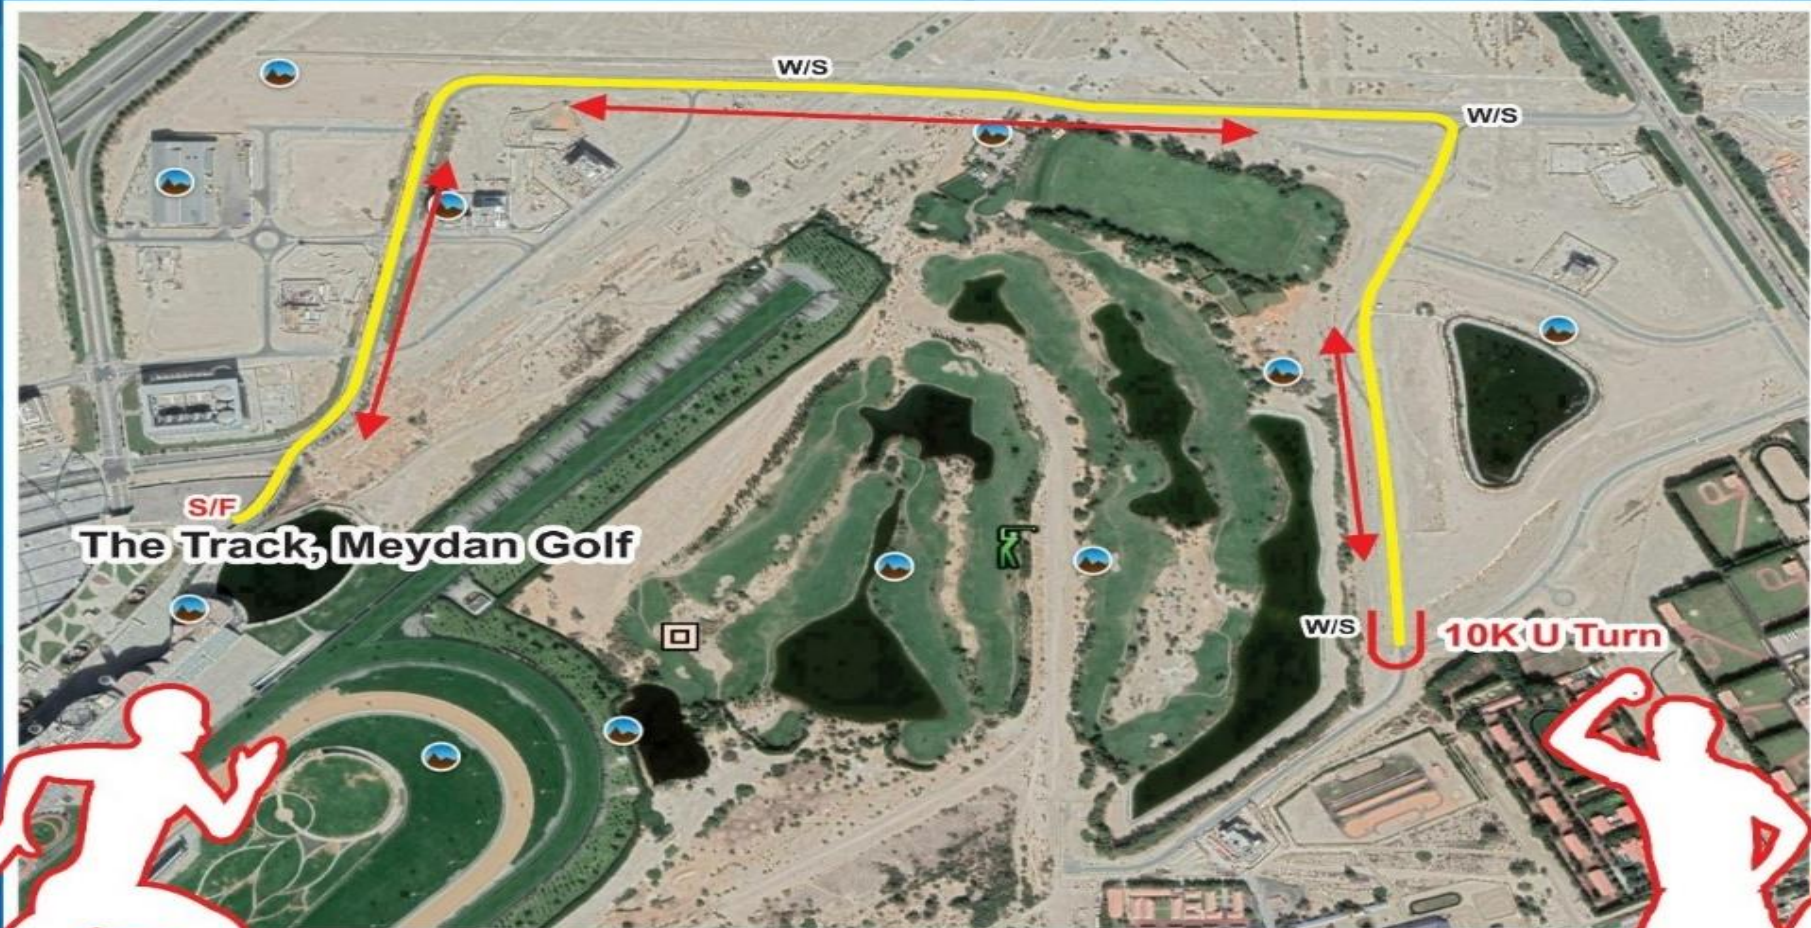

Run at Meydan Tracks

RACE COURSE: 10KM - 2LAP

RACE ROUTE MAP

Run at Meydan Tracks

RACE COURSE: 5KM - 1 LAP

RACE ROUTE MAP

Run at Meydan Tracks

RACE COURSE: 3KM - 1 LAP

RACE ROUTE MAP