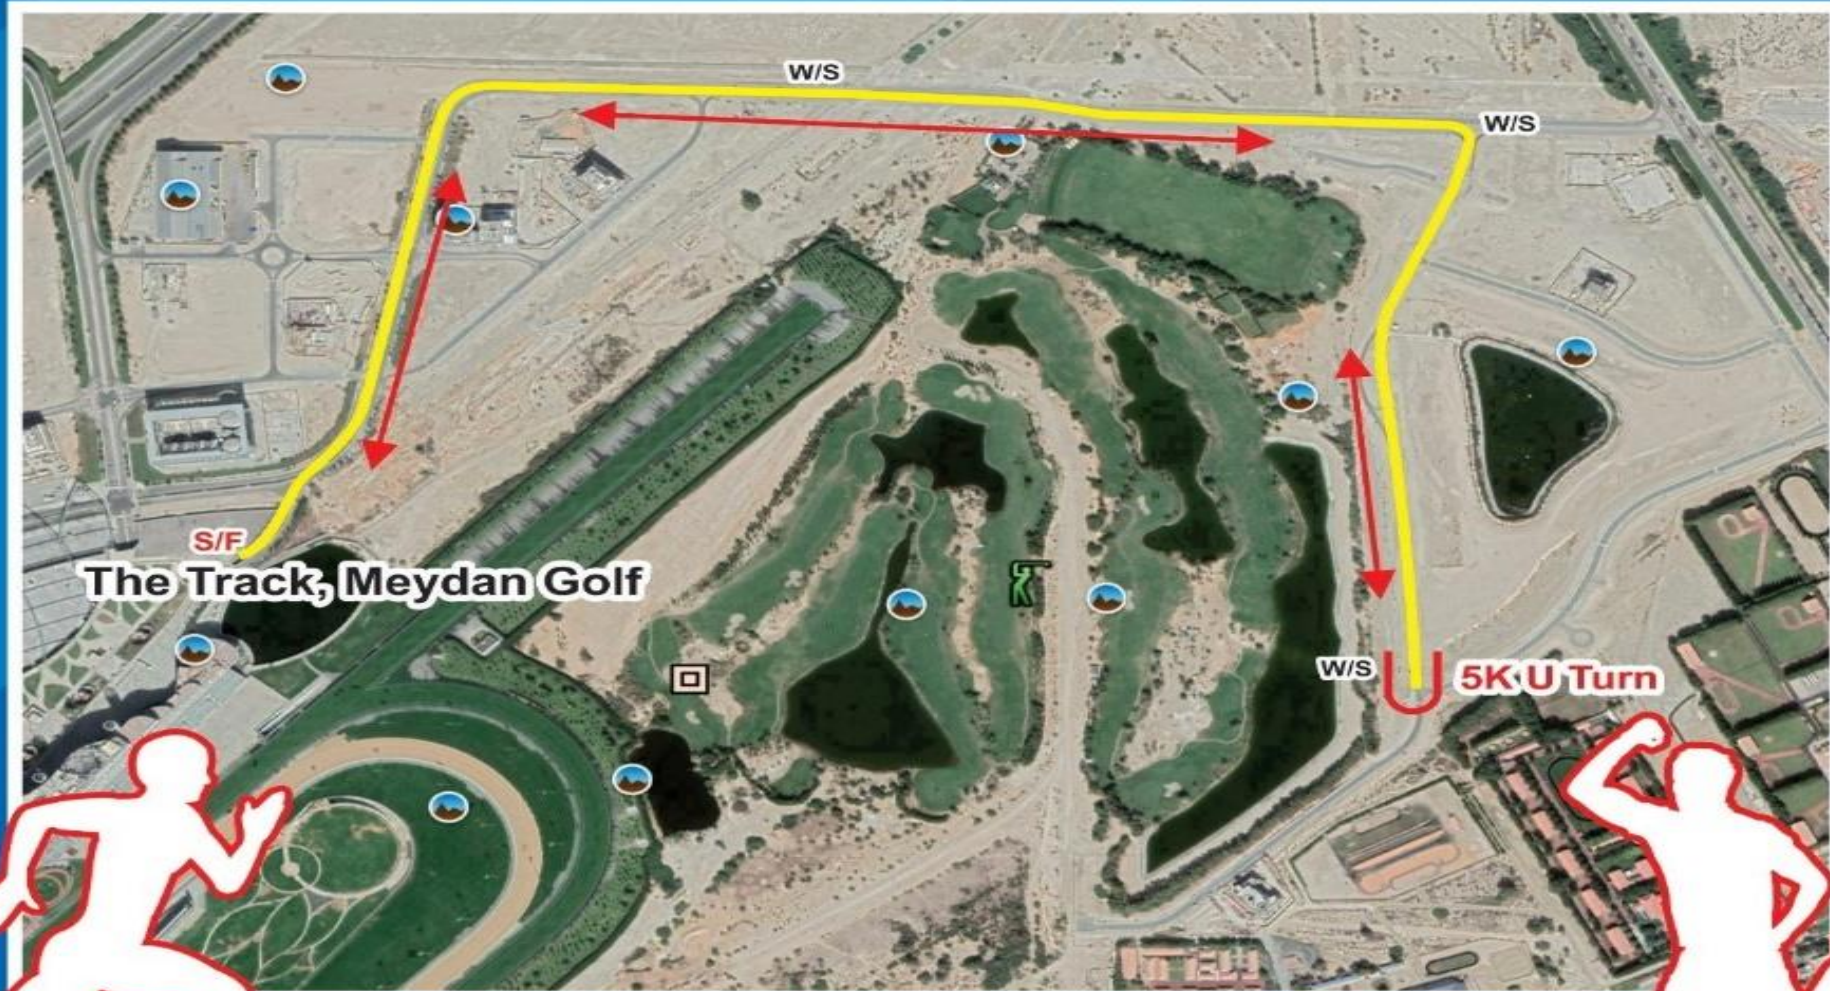

Run at Meydan Tracks

RACE COURSE: 10KM - 2LAP

RACE ROUTE MAP

Run at Meydan Tracks

RACE COURSE: 5KM - 1 LAP

RACE ROUTE MAP

Run at Meydan Tracks

RACE COURSE: 3KM - 1 LAP

RACE ROUTE MAP