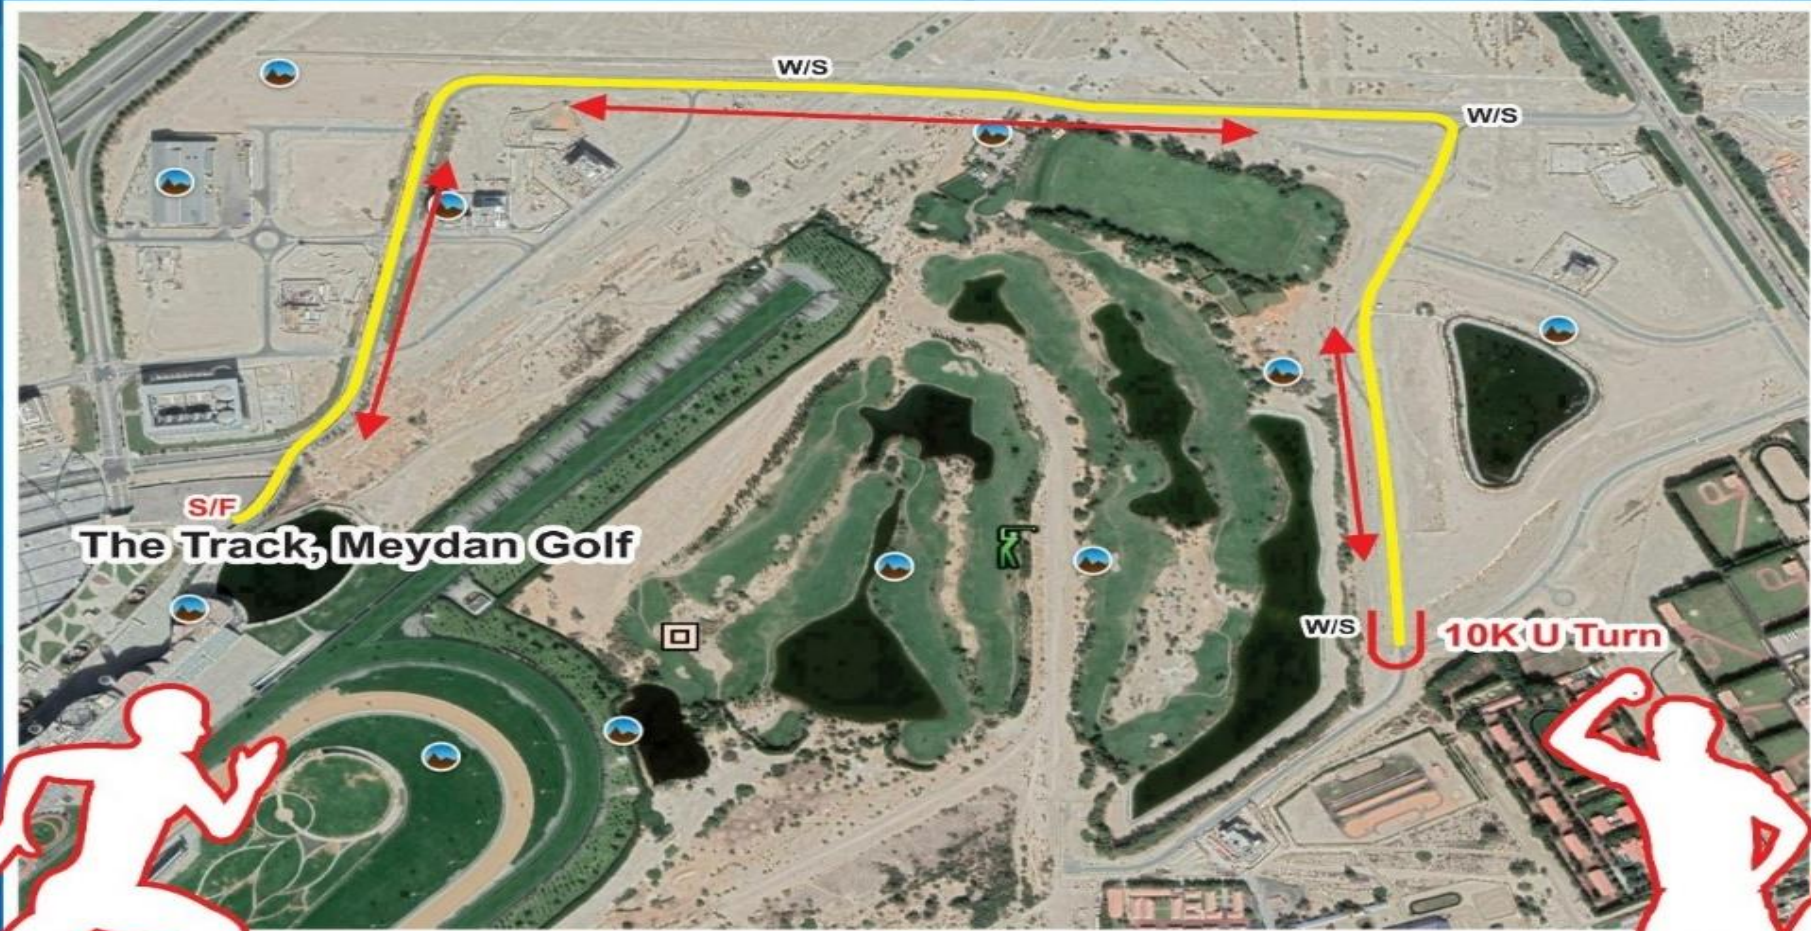

Run at Meydan Tracks

RACE COURSE: 10KM - 2LAP

RACE ROUTE MAP

Run at Meydan Tracks

RACE COURSE: 5KM - 1 LAP

RACE ROUTE MAP

Run at Meydan Tracks

RACE COURSE: 3KM - 1 LAP

RACE ROUTE MAP