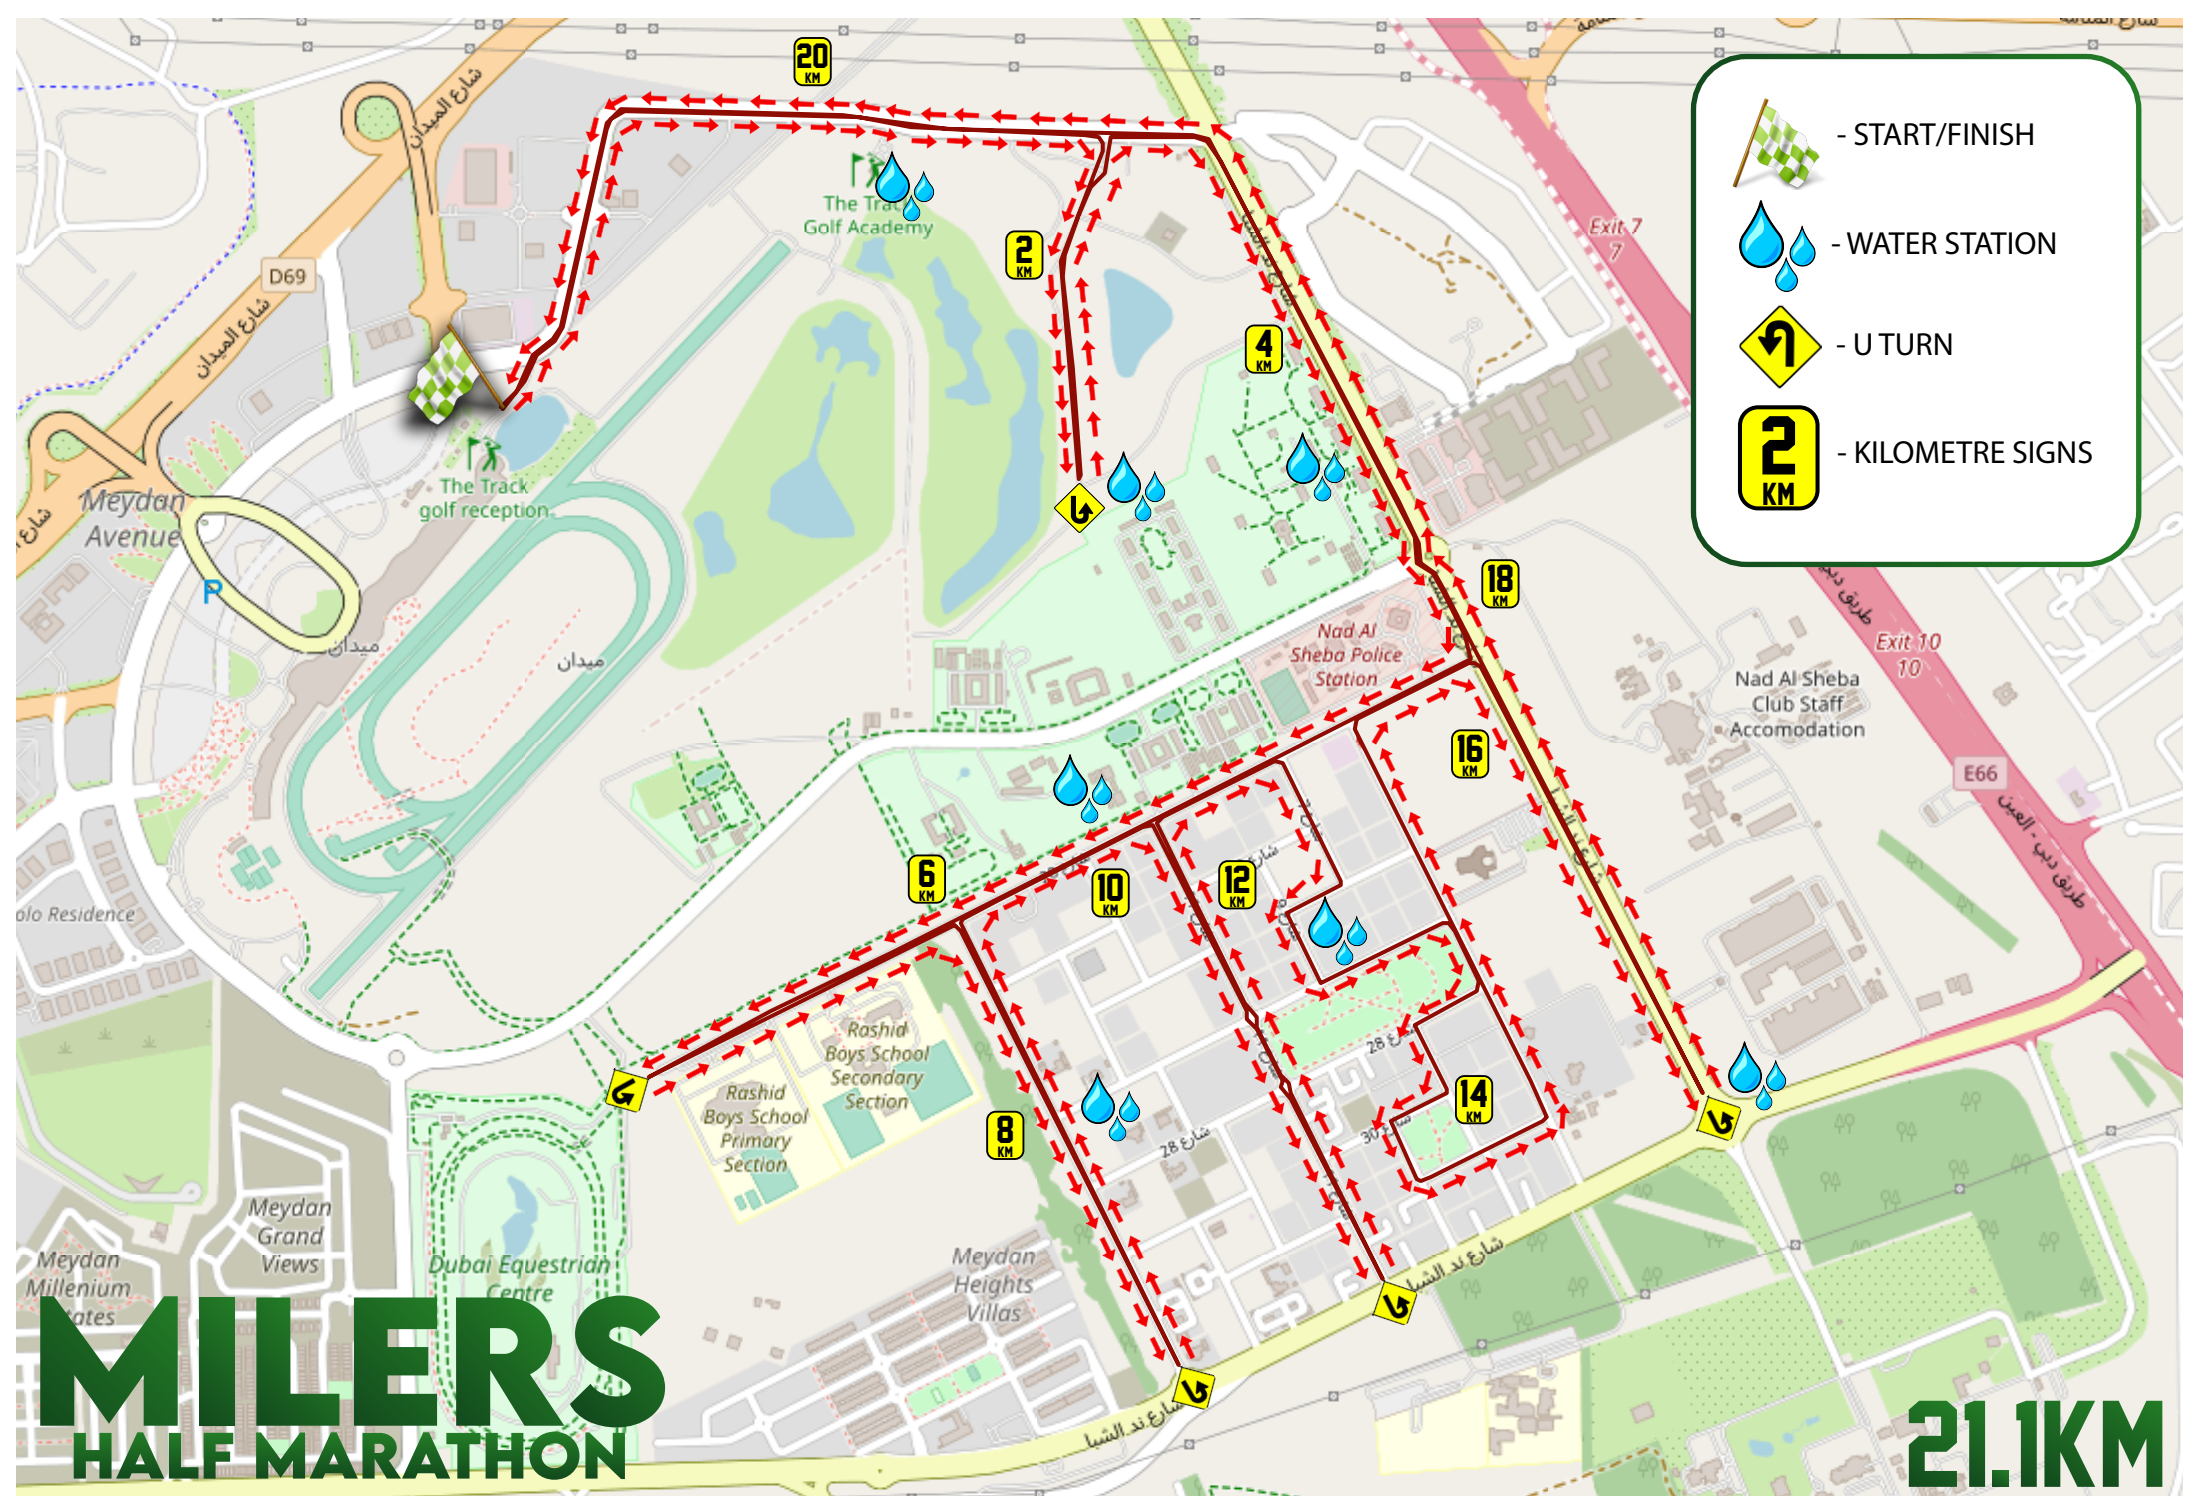

-  - START/FINISH
-  - WATER STATION
-  - U TURN
-  - KILOMETRE SIGNS

MILERS

HALF MARATHON

21.1KM